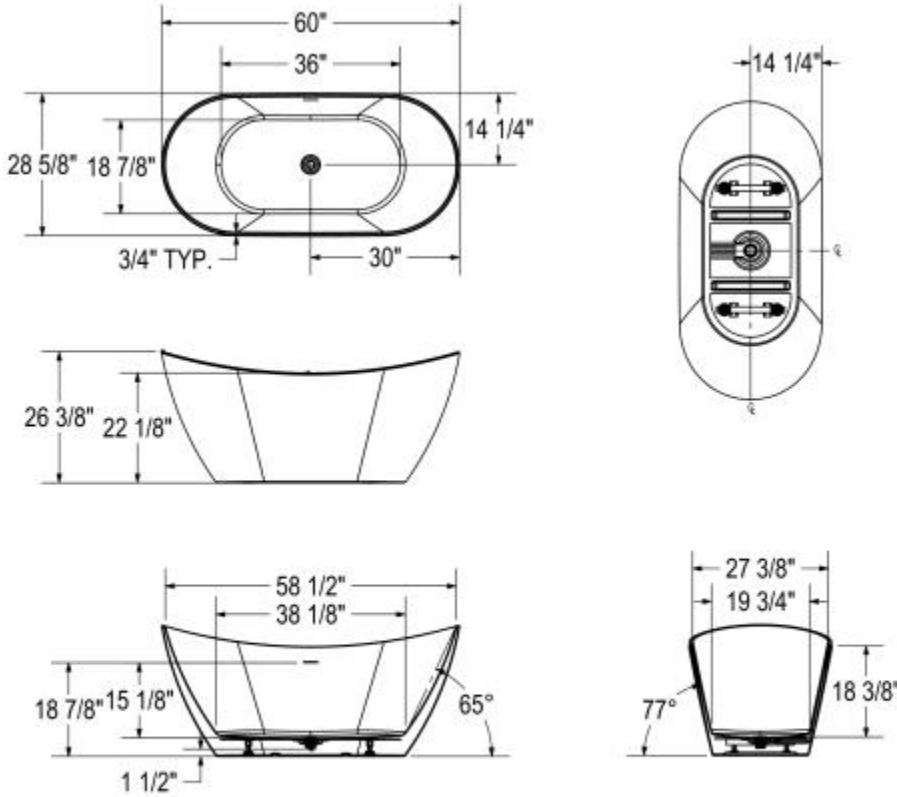

Mirella 60 x 29 Acrylic Freestanding Bathtub

Model number:

Dimensions: 59.75" x 28.625" x 26.375"

Installation: Freestanding

Material: Acrylic

Standard Features:

- Seamless 1-piece minimalist and versatile design to fit any bathroom style
- Trimless linear overflow and white pop-up drain to match any faucet finish
- Hygienic, non-porous acrylic surface for easy cleaning
- High gloss finish resistant to dulling, scratching, and fading
- 25-year limited warranty for your peace of mind
- 1-person bath with maximized bathing well designed for optimal comfort

Product characteristics:

- 1-Piece Tub
- Adjustable Leveling Legs
- Modern Minimalist Design

Standard Colors:

White

Certifications

MAAX products adhere to one or more of the following certifications:

MAAX

Mirella 60 x 29 Acrylic Freestanding Bathtub

Model number:

Dimensions: 59.75" x 28.625" x 26.375"

Installation: Freestanding

Material: Acrylic

Dimensions

59 3/4 x 28 3/4 x 26 1/2 In.
(1518 x 727 x 670 mm)

Weight

74.8 lbs - 34 kg

Drain location:

Center

All dimensions are approximate. Structure measurements must be verified against the unit to ensure proper fit.

Project:

Contractor:

Representative:

Date:

Tel: