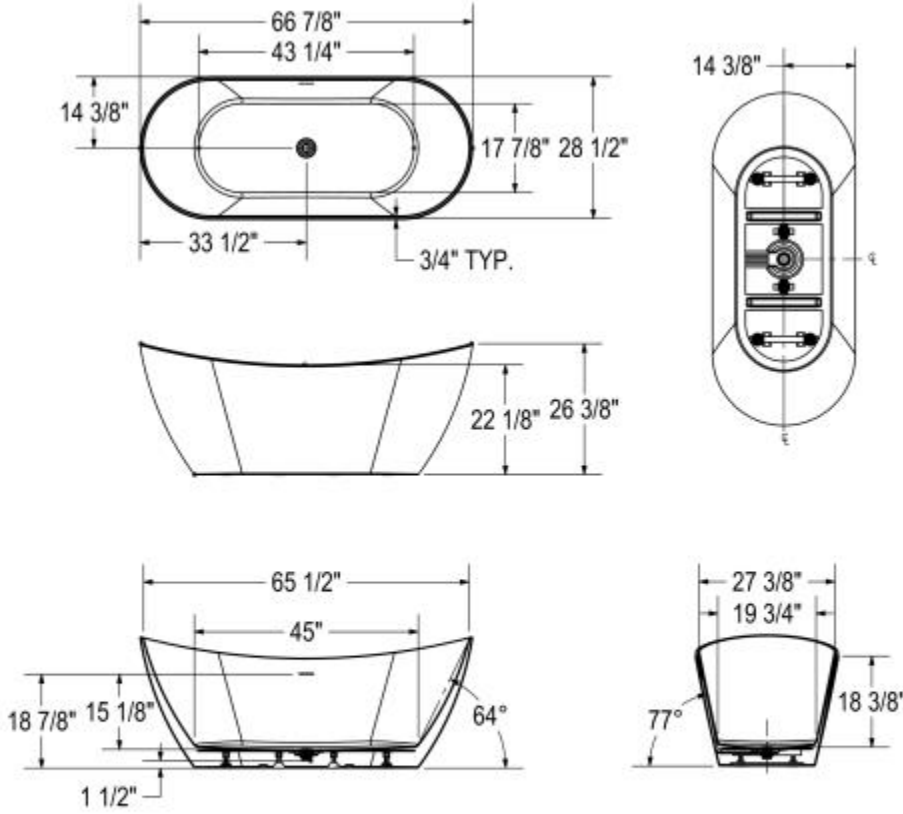

Mirella 67 x 29 Acrylic Freestanding Bathtub

Model number:

107677-000-001-000

Dimensions: 66.875" x 28.5" x 26.375"

Installation: Freestanding

Material: Acrylic

Standard Features:

- Seamless 1-piece minimalist and versatile design to fit any bathroom style
- Trimless linear overflow and white pop-up drain to match any faucet finish
- Hygienic, non-porous acrylic surface for easy cleaning
- High gloss finish resistant to dulling, scratching, and fading
- 25-year limited warranty for your peace of mind
- 2-person bath with maximized bathing well designed for optimal comfort

Product characteristics:

- 1-Piece Tub
- Adjustable Leveling Legs
- Modern Minimalist Design

Standard Colors:

White

Certifications

MAAX products adhere to one or more of the following certifications:

MAAX

Mirella 67 x 29 Acrylic Freestanding Bathtub

Model number:

107677-000-001-000

Dimensions: 66.875" x 28.5" x 26.375"

Installation: Freestanding

Material: Acrylic

Dimensions

67 x 28 1/2 x 26 1/2 In.
(1699 x 724 x 670 mm)

Weight

101.2 lbs - 46 kg

Drain location:

Center

All dimensions are approximate. Structure measurements must be verified against the unit to ensure proper fit.

Project:

Contractor:

Representative:

Date: