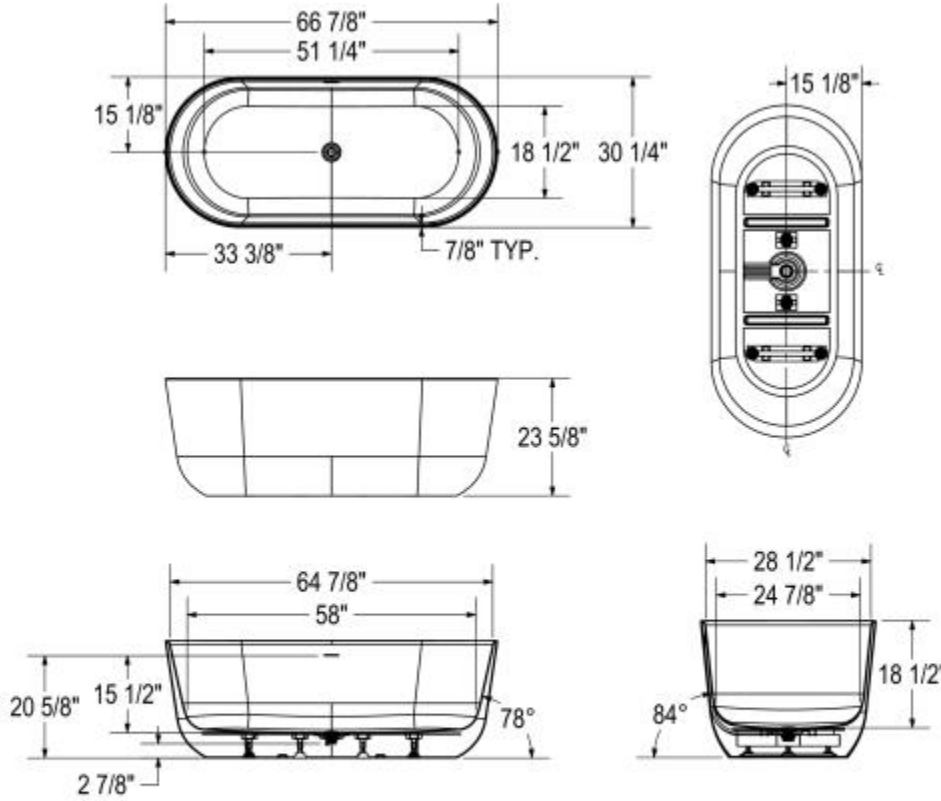

# Malibra 67 x 30 Acrylic Freestanding Bathtub

**Model number:**

107678-000-001-000

**Dimensions:** 66.875" x 30.25" x 23.625"

**Installation:** Freestanding

**Material:** Acrylic

## Dimensions

67 x 30 1/4 x 23 3/4 In.  
(1699 x 768 x 600 mm)

## Weight

107.8 lbs - 49 kg

## Drain location:

Center

All dimensions are approximate. Structure measurements must be verified against the unit to ensure proper fit.

Project: \_\_\_\_\_

Contractor: \_\_\_\_\_

Representative: \_\_\_\_\_