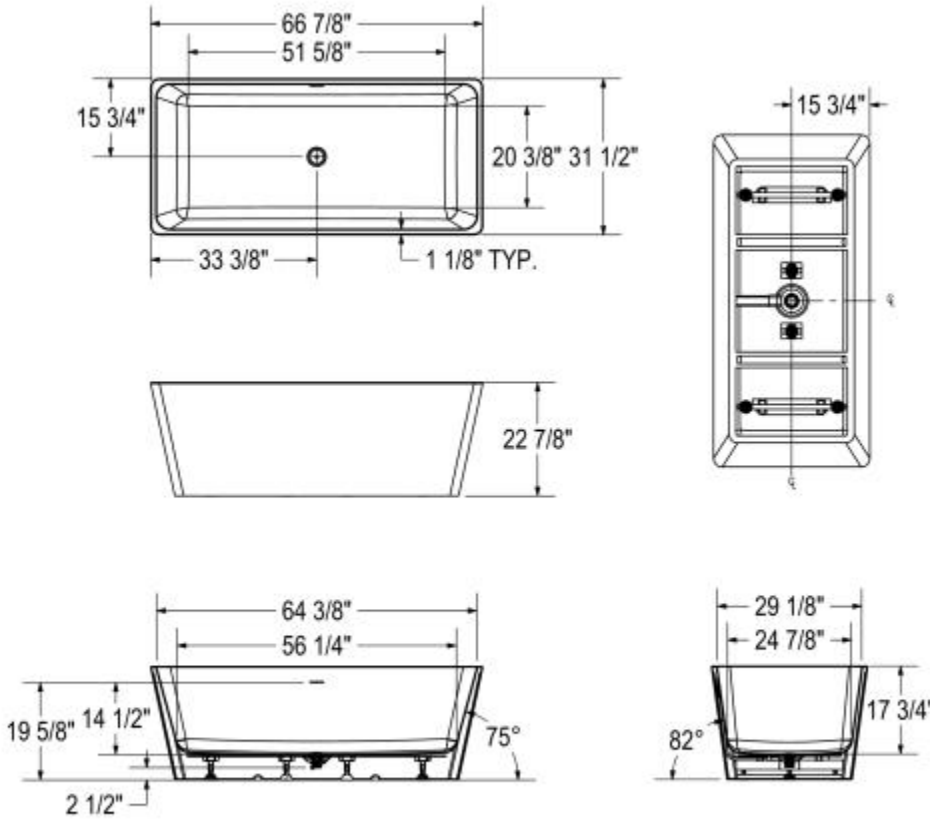

Nota 67 x 31 Acrylic Freestanding Bathtub

Model number:

107679-000-001-000

Dimensions: 66.875" x 31.5" x 22.875"

Installation: Freestanding

Material: Acrylic

Standard Features:

- Seamless 1-piece minimalist and versatile design to fit any bathroom style
- Trimless linear overflow and white pop-up drain to match any faucet finish
- Hygienic, non-porous acrylic surface for easy cleaning
- High gloss finish resistant to dulling, scratching, and fading
- 25-year limited warranty for your peace of mind
- 2-person bath with maximized bathing well designed for optimal comfort

Product characteristics:

- 1-Piece Tub
- Adjustable Leveling Legs
- Modern Minimalist Design

Standard Colors:

White

Certifications

MAAX products adhere to one or more of the following certifications:

MAAX

Nota 67 x 31 Acrylic Freestanding Bathtub

Model number:

107679-000-001-000

Dimensions: 66.875" x 31.5" x 22.875"

Installation: Freestanding

Material: Acrylic

Dimensions

67 x 31 1/2 x 23 In.
(1699 x 800 x 581 mm)

Weight

132 lbs - 60 kg

Drain location:

Center

All dimensions are approximate. Structure measurements must be verified against the unit to ensure proper fit.

Project: _____

Contractor: _____

Representative: _____

Date: _____