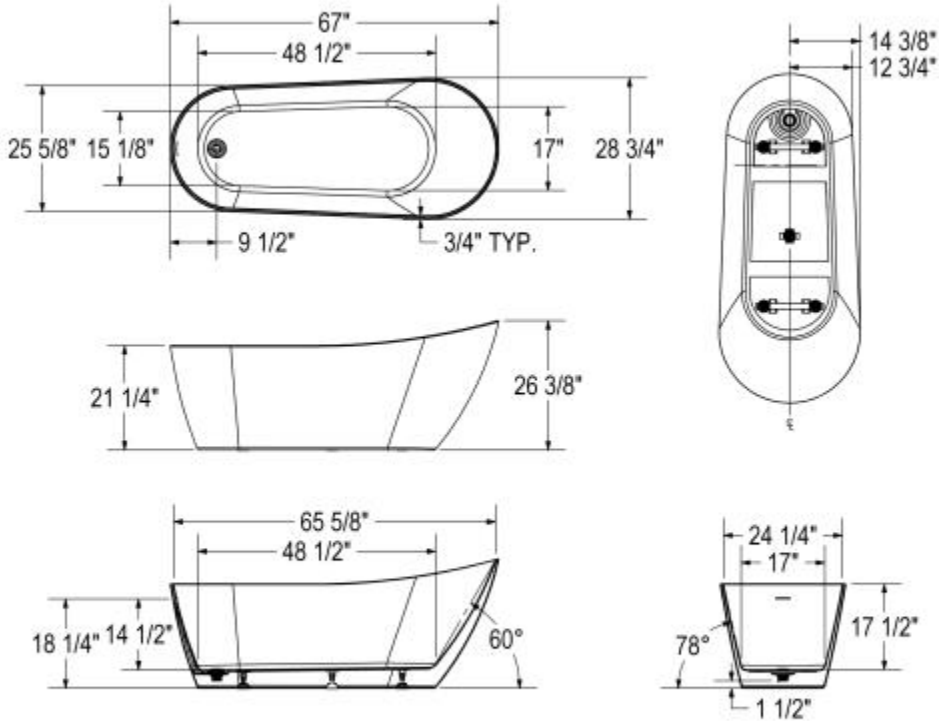

Sinfoni 67 x 29 Acrylic Freestanding Bathtub

Model number:

Dimensions: 67" x 28.75" x 26.375"

Installation: Freestanding

Material: Acrylic

Standard Features:

- Seamless 1-piece minimalist and versatile design to fit any bathroom style
- Trimless linear overflow and white pop-up drain to match any faucet finish
- Hygienic, non-porous acrylic surface for easy cleaning
- High gloss finish resistant to dulling, scratching, and fading
- 25-year limited warranty for your peace of mind
- 1-person bath with maximized bathing well designed for optimal comfort

Model number:

Dimensions: 67" x 28.75" x 26.375"

Installation: Freestanding

Material: Acrylic

Dimensions

67 x 28 3/4 x 26 1/2 In.
(1702 x 730 x 670 mm)

Weight

140.8 lbs - 64 kg

Drain location:

End

All dimensions are approximate. Structure measurements must be verified against the unit to ensure proper fit.

Project:

Contractor:

Representative:

Date:

Tel: