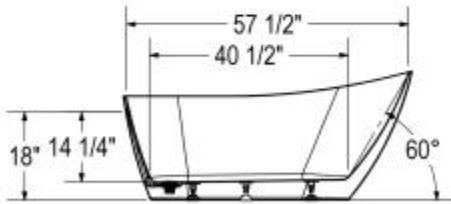

Sinfoni 59 x 28 Acrylic Freestanding Bathtub

Model number:

Dimensions: 58.875" x 28" x 26.25"

Installation: Freestanding

Material: Acrylic

Standard Features:

- Seamless 1-piece minimalist and versatile design to fit any bathroom style
- Trimless linear overflow and white pop-up drain to match any faucet finish
- Hygienic, non-porous acrylic surface for easy cleaning
- High gloss finish resistant to dulling, scratching, and fading
- 25-year limited warranty for your peace of mind
- 1-person bath with maximized bathing well designed for optimal comfort

Product characteristics:

- 1-Piece Tub
- Adjustable Leveling Legs
- Modern Minimalist Design

Standard Colors:

White

Certifications

MAAX products adhere to one or more of the following certifications:

MAAX

Sinfoni 59 x 28 Acrylic Freestanding Bathtub

Model number:

Dimensions: 58.875" x 28" x 26.25"

Installation: Freestanding

Material: Acrylic

Dimensions

59 x 28 x 26 1/4 In.
(1495 x 711 x 667 mm)

Weight

85.8 lbs - 39 kg