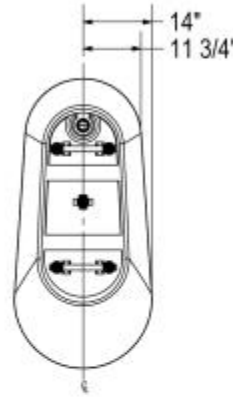

Sinfoni 59 x 28 Acrylic Freestanding Bathtub

Model number:

Dimensions: 58.875" x 28" x 26.25"

Installation: Freestanding

Material: Acrylic

Standard Features:

- Seamless 1-piece minimalist and versatile design to fit any bathroom style
- Trimless linear overflow and white pop-up drain to match any faucet finish
- Hygienic, non-porous acrylic surface for easy cleaning
- High gloss finish resistant to dulling, scratching, and fading
- 25-year limited warranty for your peace of mind
- 1-person bath with maximized bathing well designed for optimal comfort

Model number:

Dimensions: 58.875" x 28" x 26.25"

Installation: Freestanding

Material: Acrylic

Dimensions

59 x 28 x 26 1/4 In.
(1495 x 711 x 667 mm)

Weight

85.8 lbs - 39 kg

Drain location:

End

All dimensions are approximate. Structure measurements must be verified against the unit to ensure proper fit.

Project: _____

Contractor: _____

Representative: _____

Date: _____

Tel: _____