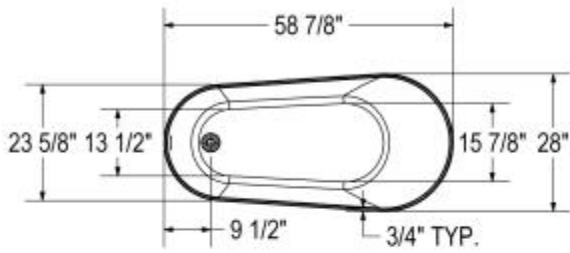

Sinfoni 59 x 28 Acrylic Freestanding Bathtub

Model number:

Dimensions: 58.875" x 28" x 26.25"

Installation: Freestanding

Material: Acrylic

Standard Features:

- Seamless 1-piece minimalist and versatile design to fit any bathroom style
- Trimless linear overflow and white pop-up drain to match any faucet finish
- Hygienic, non-porous acrylic surface for easy cleaning
- High gloss finish resistant to dulling, scratching, and fading
- 25-year limited warranty for your peace of mind
- 1-person bath with maximized bathing well designed for optimal comfort

Model number:

Dimensions: 58.875" x 28" x 26.25"

Installation: Freestanding

Material: Acrylic

Dimensions

59 x 28 x 26 1/4 In.
(1495 x 711 x 667 mm)

Weight

85.8 lbs - 39 kg

Drain location:

End

All dimensions are approximate. Structure measurements must be verified against the unit to ensure proper fit.

Project: _____

Contractor: _____

Representative: _____

Date: _____

Tel: _____