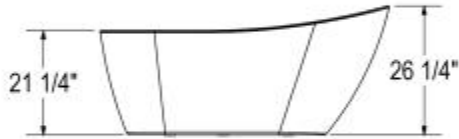

Sinfoni 59 x 28 Acrylic Freestanding Bathtub

Model number:

Dimensions: 58.875" x 28" x 26.25"

Installation: Freestanding

Material: Acrylic

Standard Features:

- Seamless 1-piece minimalist and versatile design to fit any bathroom style
- Trimless linear overflow and white pop-up drain to match any faucet finish
- Hygienic, non-porous acrylic surface for easy cleaning
- High gloss finish resistant to dulling, scratching, and fading
- 25-year limited warranty for your peace of mind
- 1-person bath with maximized bathing well designed for optimal comfort

Model number:

Dimensions: 58.875" x 28" x 26.25"

Installation: Freestanding

Material: Acrylic

Dimensions

59 x 28 x 26 1/4 In.
(1495 x 711 x 667 mm)

Weight

85.8 lbs - 39 kg