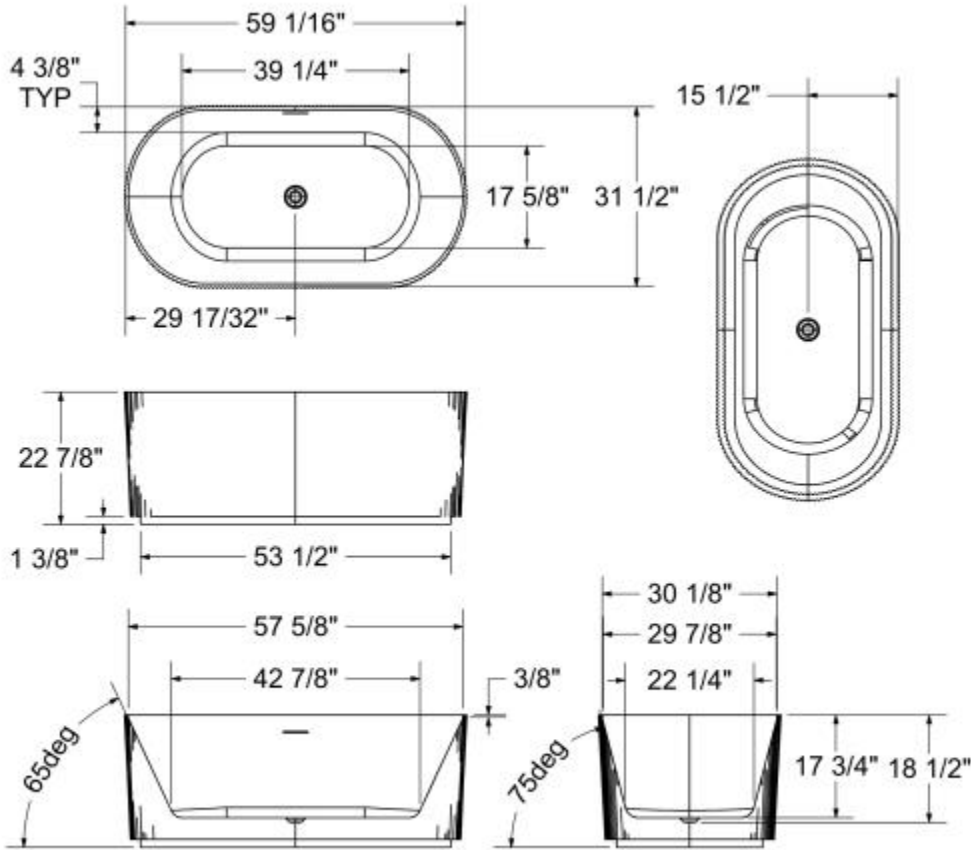

Tori 5932 Acrylic Freestanding Bathtub

Model number:

Dimensions: 59.0625" x 31.5" x 22.875"

Installation: Freestanding

Material: Acrylic

Standard Features:

- Seamless 1-piece bathtub with a symmetrical look
- Trimless linear overflow and white pop-up drain to match any faucet finish
- Hygienic, non-porous acrylic surface for easy cleaning
- High gloss finish resistant to dulling, scratching, and fading
- 25-year limited warranty for your peace of mind
- 1-person bath designed for optimal comfort

Product characteristics:

- 1-Piece Tub
- Adjustable Leveling Legs
- Trend-Setter

Standard Colors:

White

Certifications

MAAX products adhere to one or more of the following certifications:

MAAX

Tori 5932 Acrylic Freestanding Bathtub

Model number:

Dimensions: 59.0625" x 31.5" x 22.875"

Installation: Freestanding

Material: Acrylic

Dimensions

59 x 31 1/2 x 23 In.
(1500 x 800 x 581 mm)

Weight

99 lbs - 45 kg

Drain location:

Center

All dimensions are approximate. Structure measurements must be verified against the unit to ensure proper fit.

Project:

Contractor:

Representative:

Date:

Tel: