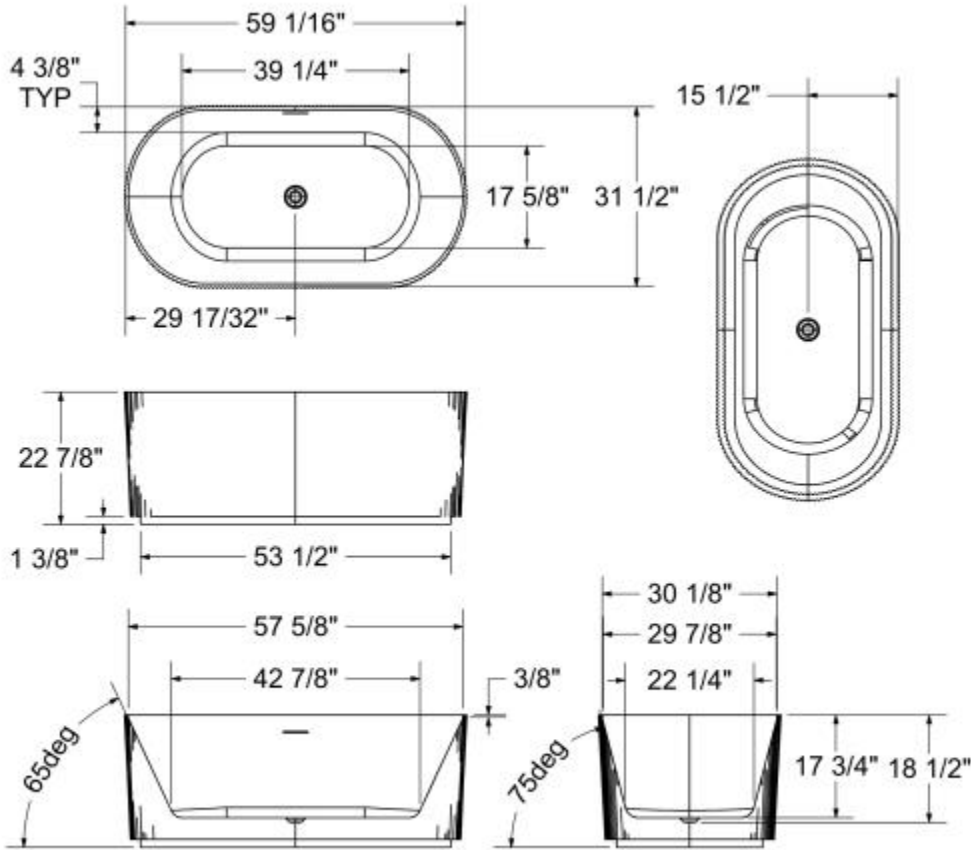

## Model number:

**Dimensions:** 59.0625" x 31.5" x 22.875"

**Installation:** Freestanding

**Material:** Acrylic

# Tori Matte 5932 Acrylic Freestanding Bathtub

**Model number:**

**Dimensions:** 59.0625" x 31.5" x 22.875"

**Installation:** Freestanding

**Material:** Acrylic

## Dimensions

59 x 31 1/2 x 23 In.  
(1500 x 800 x 581 mm)

## Drain location:

Center

All dimensions are approximate. Structure measurements must be verified against the unit to ensure proper fit.

Project:

Contractor:

Representative:

Date:

Tel: