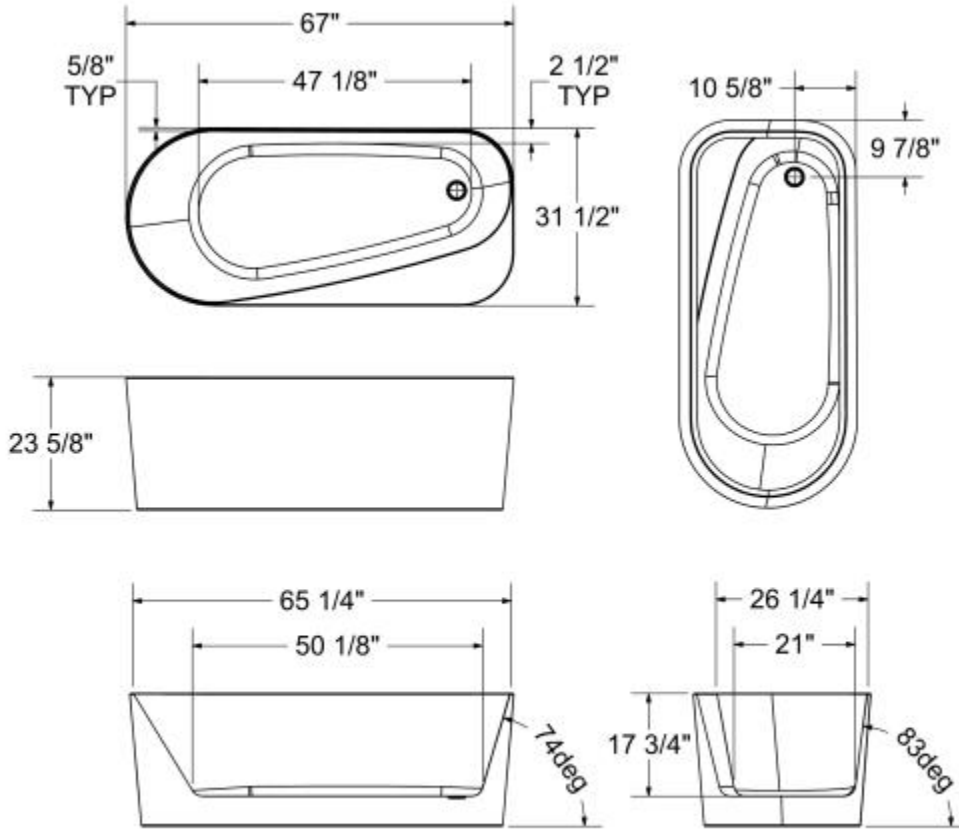

Kuja 6732 Acrylic Freestanding Bathtub

Model number:

Dimensions: 67" x 31.5" x 23.625"

Installation: Freestanding

Material: Acrylic

Standard Features:

- Seamless 1-piece bathtub with an asymmetrical look
- Trimless linear overflow and white pop-up drain to match any faucet finish
- Hygienic, non-porous acrylic surface for easy cleaning
- High gloss finish resistant to dulling, scratching, and fading
- 25-year limited warranty for your peace of mind
- 1-person bath designed for optimal comfort

Product characteristics:

- 1-Piece Tub
- Deck Space for Faucet
- Modern Minimalist Design

Standard Colors:

White

Certifications

MAAX products adhere to one or more of the following certifications:

MAAX

Kuja 6732 Acrylic Freestanding Bathtub

Model number:

Dimensions: 67" x 31.5" x 23.625"

Installation: Freestanding

Material: Acrylic

Dimensions

67 x 31 1/2 x 23 3/4 In.
(1702 x 800 x 600 mm)

Weight

115 lbs - 52 kg

Drain location:

End

All dimensions are approximate. Structure measurements must be verified against the unit to ensure proper fit.

Project:

Contractor:

Representative:

Date:

Tel: