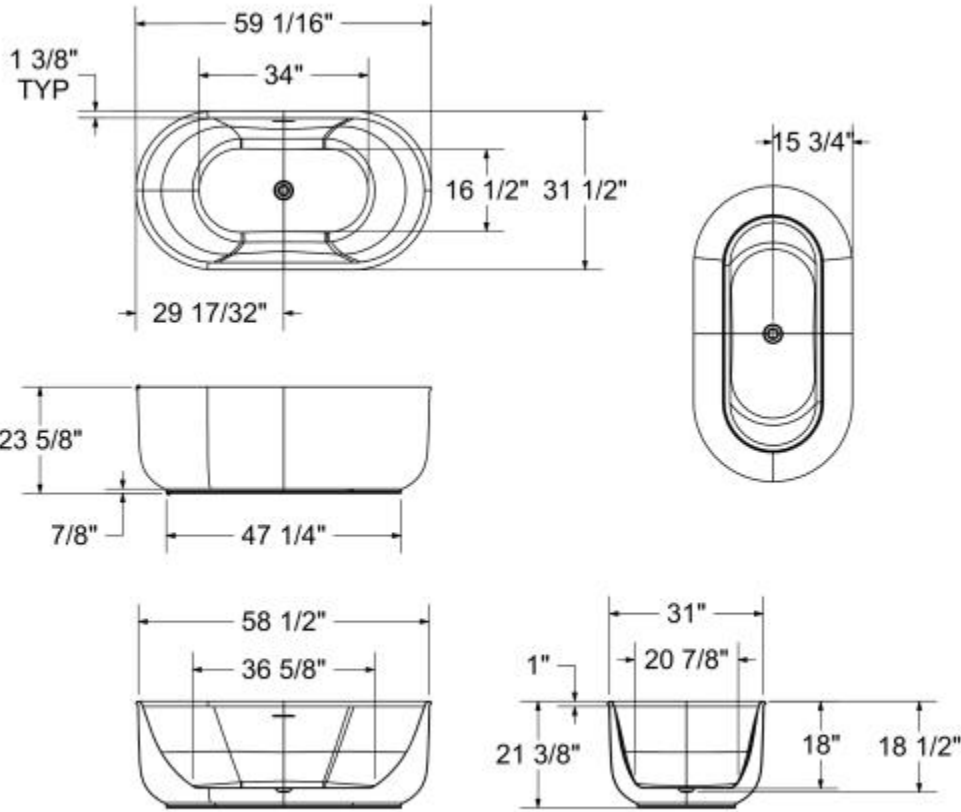

Ommu 5932 Acrylic Freestanding Bathtub

Model number:

Dimensions: 59.0625" x 31.5" x 23.625"

Installation: Freestanding

Material: Acrylic

Standard Features:

- Seamless 1-piece bathtub with a symmetrical look
- Trimless linear overflow and white pop-up drain to match any faucet finish
- Hygienic, non-porous acrylic surface for easy cleaning
- High gloss finish resistant to dulling, scratching, and fading
- 25-year limited warranty for your peace of mind
- 1-person bath with maximized bathing well designed for optimal comfort

Model number:

Dimensions: 59.0625" x 31.5" x 23.625"

Installation: Freestanding

Material: Acrylic

Dimensions

59 x 31 1/2 x 23 3/4 In.
(1500 x 800 x 600 mm)

Weight

88 lbs - 40 kg

Drain location:

Center

All dimensions are approximate. Structure measurements must be verified against the unit to ensure proper fit.

Project:

Contractor:

Representative:

Date:

Tel: