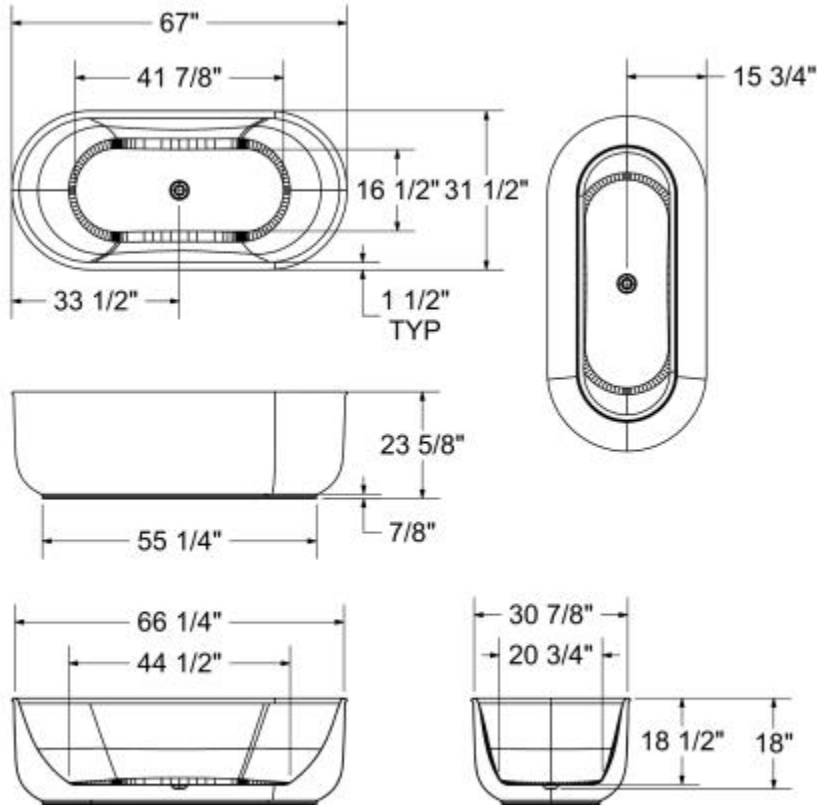

Ommu 6732 Acrylic Freestanding Bathtub

Model number:

107834-000-001-000

Dimensions: 67" x 31.5" x 23.625"

Installation: Freestanding

Material: Acrylic

Standard Features:

- Seamless 1-piece bathtub with a symmetrical look
- Trimless linear overflow and white pop-up drain to match any faucet finish
- Hygienic, non-porous acrylic surface for easy cleaning
- High gloss finish resistant to dulling, scratching, and fading
- 25-year limited warranty for your peace of mind
- 2-person bath designed for optimal comfort

Model number:

107834-000-001-000

Dimensions: 67" x 31.5" x 23.625"

Installation: Freestanding

Material: Acrylic

Dimensions

67 x 31 1/2 x 23 3/4 In.
(1702 x 800 x 600 mm)

Weight

99 lbs - 45 kg

Drain location:

Center

All dimensions are approximate. Structure measurements must be verified against the unit to ensure proper fit.

Project: _____

Contractor: _____

Representative: _____

Date: _____