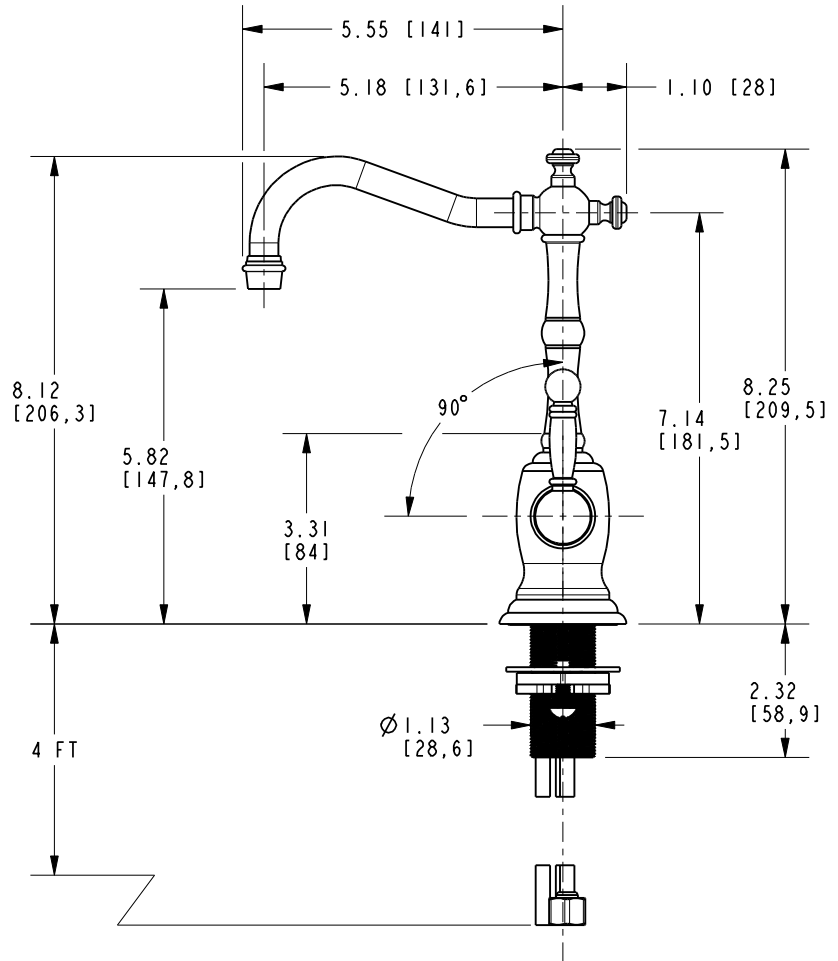

BOTTOM VIEW
SCALE .375

BRASSTECH		2001 E. CARNEGIE AVE. SANTA ANA, CA 92705 (949) 417-5207	
DWG NO.	108	REV	T
SCALE .275	REF. -	SHEET 2	OF 3

BRASSTECH		2001 E. CARNEGIE AVE. SANTA ANA, CA 92705 (949) 417-5207	
DWG NO.	108	REV	T
SCALE	.300	REF.	-
SHEET 3		OF 3	