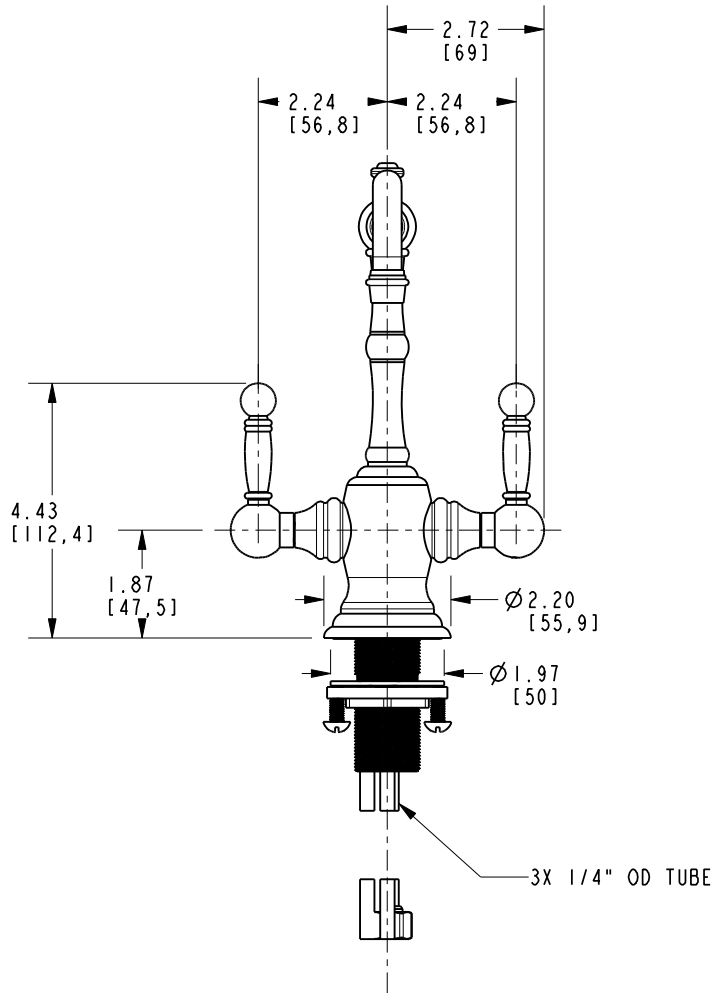

BOTTOM VIEW
SCALE .375

BRASSTECH		2001 E. CARNEGIE AVE. SANTA ANA, CA 92705 (949) 417-5207	
DWG NO.	108	REV	T
SCALE .275	REF. -	SHEET 2	OF 3

BRASSTECH		2001 E. CARNEGIE AVE. SANTA ANA, CA 92705 (949) 417-5207	
DWG NO.	108	REV	T
SCALE	.300	REF.	-
SHEET 3		OF 3	