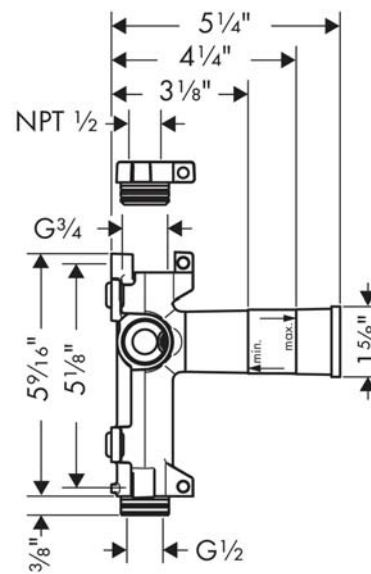

Scale drawing