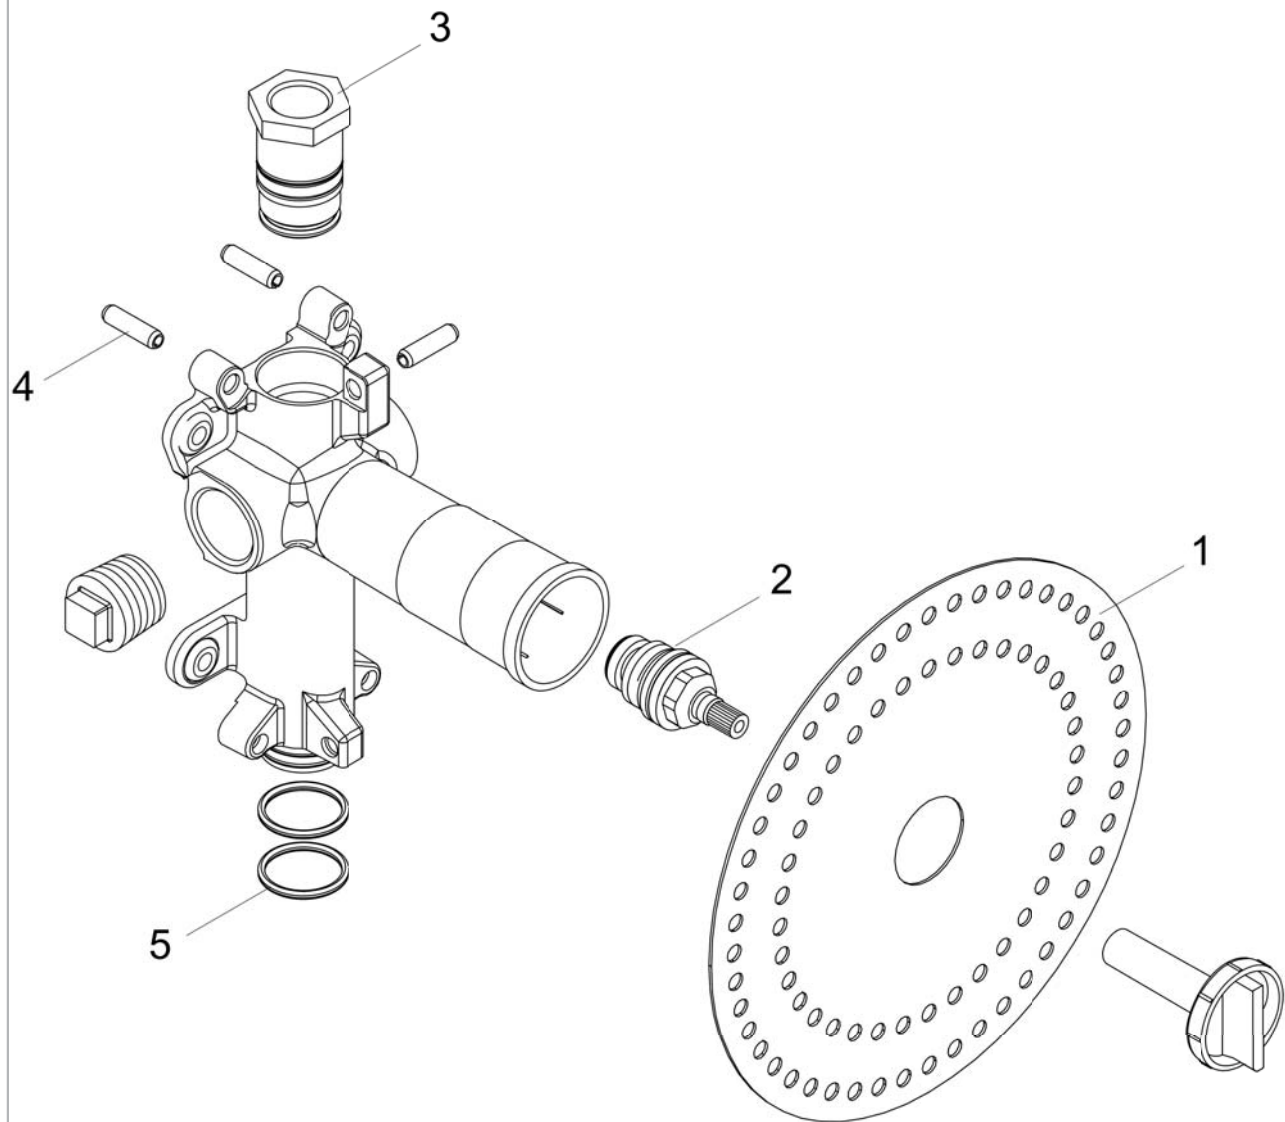

AXOR ShowerSolutions
Rough, AXOR ShowerCollection Volume Control, 5"x5"
Finishes : n.a. Part no. : 10971181

Exploded drawing

Year of production: >04/09

AXOR ShowerSolutions
Rough, AXOR ShowerCollection Volume Control, 5"x5"
Finishes : n.a. Part no. : 10971181

Spare parts list

Year of production: >04/09

Pos.	Description	Part no.	Price	PU
1	sealing foil	96492000	-	1
2	shut off unit with spindle 1/2"	94142000	-	1
3	plug	95335001	-	1
4	pin	95334000	-	1
5	O-Ring 23x2,5	98183000	-	1