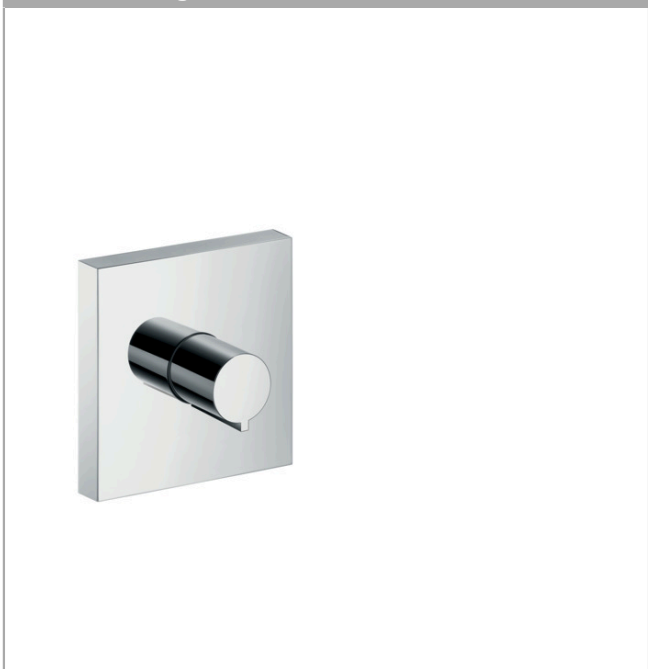

AXOR ShowerSolutions
AXOR ShowerCollection Volume Control Trim, 5"x5"
Finishes : **chrome** Part no. : **10972001**

Description

Item details

Compliance

Product image

Scale drawing

AXOR ShowerSolutions

AXOR ShowerCollection Volume Control Trim, 5"x5"

Finishes : **chrome** Part no. : **10972001**

Spare parts list

Year of production: >01/15

Pos.	Description	Part no.	Price	PU
1	handle	92338001	-	1
2	fixing set	96393000	-	1
3	escutcheon	95358000	-	1
4	adapter for handle	95153000	-	1
5	O-ring 26x2	98147000	-	1
6	set of symbols	95238000	-	1
7	base body	10971181	-	1
a	extension 25 mm	96370000	-	1