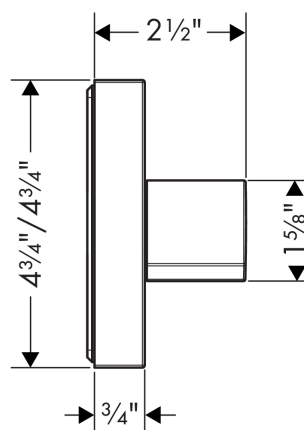

AXOR ShowerSolutions
AXOR ShowerCollection Volume Control Trim, 5"x5"
Finishes : **chrome** Part no. : **10972001**

Description

Item details

Compliance

Product image

Scale drawing

AXOR ShowerSolutions

AXOR ShowerCollection Volume Control Trim, 5"x5"

Finishes : **chrome** Part no. : **10972001**

Spare parts list

Year of production: >01/15

Pos.	Description	Part no.	Price	PU
1	handle	92338001	-	1
2	fixing set	96393000	-	1
3	escutcheon	95358000	-	1
4	adapter for handle	95153000	-	1
5	O-ring 26x2	98147000	-	1
6	set of symbols	95238000	-	1
7	base body	10971181	-	1
a	extension 25 mm	96370000	-	1