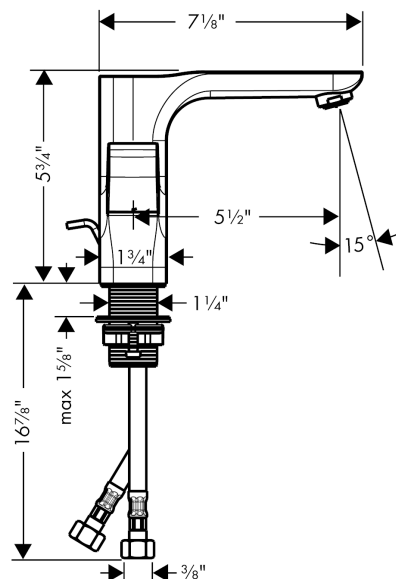

AXOR Urquiola
AXOR Urquiola 2-Handle Single-Hole Faucet, 1.2 GPM
 Finishes : **chrome** Part no. : **11024001**

Description

Features

- consists of: 2-Handle Faucet, Pop-up drain
- Aerated spray
- Flow: 1.2 GPM (4.5 L/Min)
- 90° ceramic valves
- Includes pop-up drain

Item details

Technology

Compliance

Product image

Scale drawing

AXOR Urquiola
AXOR Urquiola 2-Handle Single-Hole Faucet, 1.2 GPM
 Finishes : **chrome** Part no. : **11024001**

Spare parts list

Year of production: >07/16

Pos.	Description	Part no.	Price	PU
1	handle for hot water	95608000	-	1
2	handle for cold water	95609000	-	1
3	handle fixing set	98932000	-	1
4	shut off unit right closing	94009001	-	1
5	aerator M24x1 (4,5 l/min)	92877000	-	1
6	flat seal	98749000	-	1
7	fixing set (Ø 32)	13961000	-	1
8	connection hose 18½" M8x0,75 3/8"	96321001	-	1
9	pull rod	96657000	-	1
10	O-ring 20x1,5	98197000	-	1