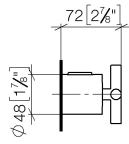

## TARA Regulator handle - Chrome

---

11 431 892

## TARA Regulator handle - Chrome

---

11 431 892

mm [inches]