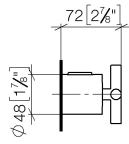

TARA Regulator handle - Brushed Platinum

11 431 892

TARA Regulator handle - Brushed Platinum

11 431 892

mm [inches]

TARA Regulator handle - Brushed Platinum

11 431 892

Parts for other
finishes can be found
here: [Chrome](#)