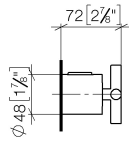

TARA Regulator handle - Dark Chrome

11 431 892

TARA Regulator handle - Dark Chrome

11 431 892

mm [inches]

TARA Regulator handle - Dark Chrome

11 431 892

Parts for other
finishes can be found
here: [Chrome](#)