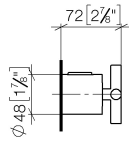

## TARA Regulator handle - Brushed Durabronz (23kt Gold)

---

11 431 892

## TARA Regulator handle - Brushed Durabronz (23kt Gold)

---

11 431 892

mm [inches]