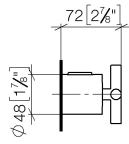

## TARA Regulator handle - Brushed Champagne (22kt Gold)

---

11 431 892

## TARA Regulator handle - Brushed Champagne (22kt Gold)

---

11 431 892

mm [inches]