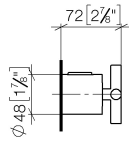

## TARA Regulator handle - Brushed Dark Platinum

---

11 431 892

## TARA Regulator handle - Brushed Dark Platinum

---

11 431 892

mm [inches]

## TARA Regulator handle - Brushed Dark Platinum

---

11 431 892

Parts for other  
finishes can be found  
here: [Chrome](#)