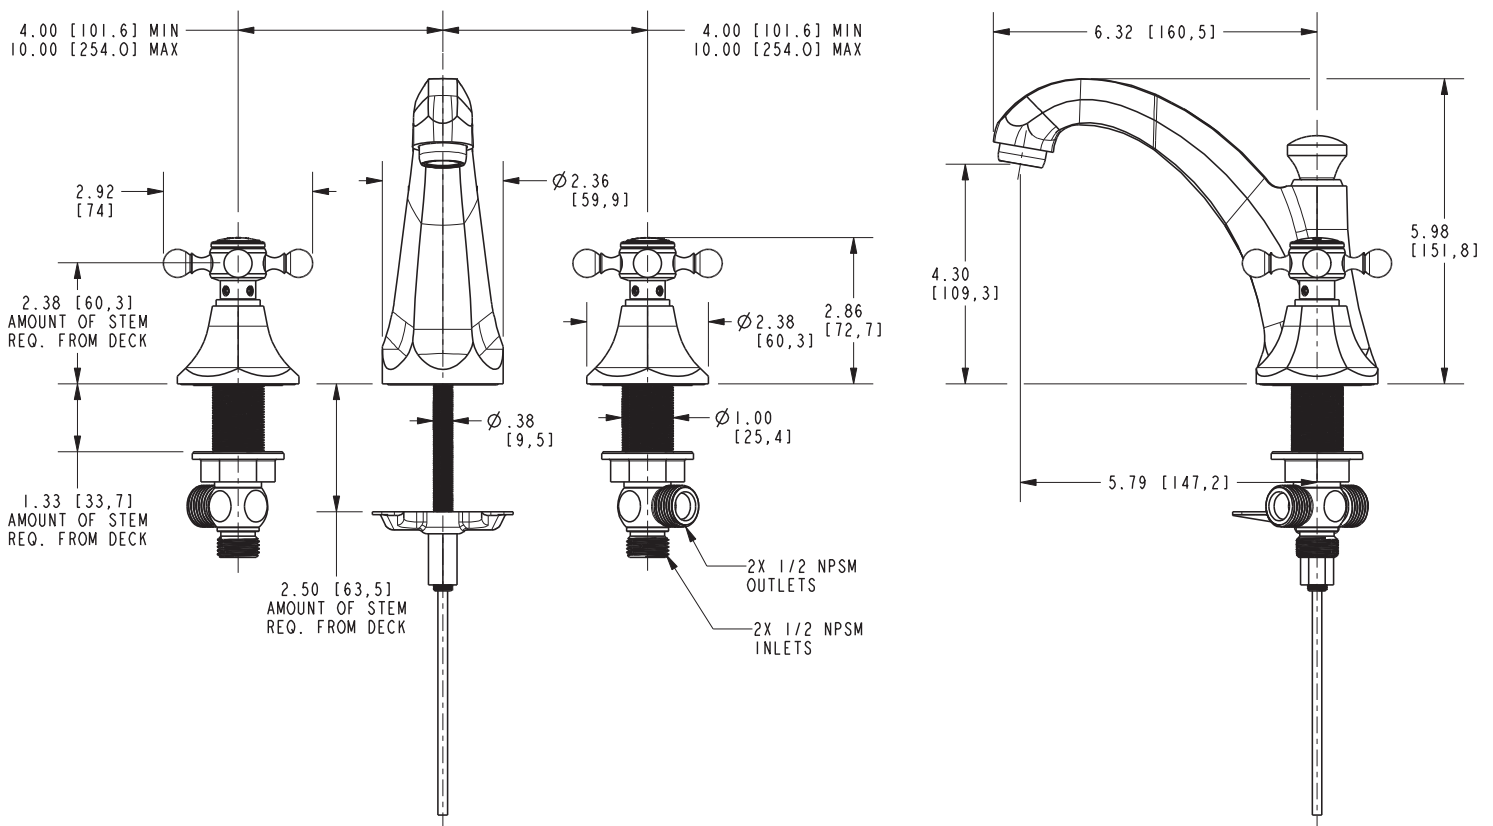

METROPOLE

Widespread Lavatory Faucet **1200C**

Features

- Solid brass construction
- Brass valve bodies
- Quarter-turn washerless ceramic disc valve cartridges
- Spout assembly with integral supply hoses
- Pop-up drain with tailpiece
- 4.30" (10.9 cm) spout height at outlet
- 5.79" (14.7 cm) spout reach (c-c)
- For 8" (20.3 cm) centers - Maximum 20" (50.8 cm)
- ADA Compliant
- 1.2 GPM (4.5 LPM) Max

Model	Description	Colors Finishes
1200C	Widespread Lavatory Faucet	<input type="checkbox"/> 10B <input type="checkbox"/> 15 <input type="checkbox"/> 15S <input type="checkbox"/> 26 <input type="checkbox"/> Other

Product Specification Add "Color / Finish" suffix to Model number, below.

The two-handle Widespread Lavatory Faucet shall be made of solid brass construction. Faucet shall incorporate a spout assembly with integral supply hoses and feature brass valve bodies with quarter-turn washerless ceramic disc valve cartridges. Faucet shall have a 1.2 gallon (4.5 liter) per minute maximum flow rate. Product shall be for 8" (20.3 cm) centers - Maximum 20" (50.8 cm). Product shall incorporate a 4.30" (10.9 cm) spout height at outlet and a 5.79" (14.7 cm) spout reach (c-c). Faucet shall include a pop-up drain with tailpiece and incorporate ADA compliant traditional lever handles. Widespread Lavatory Faucet shall be Newport Brass Model 1200C/____.

1200C

PRODUCT DIMENSIONS *(Units are in inches)*

Product Dimensions are provided for reference only. For specific product installation guidelines, please reference the Installation Instructions of the product being installed.