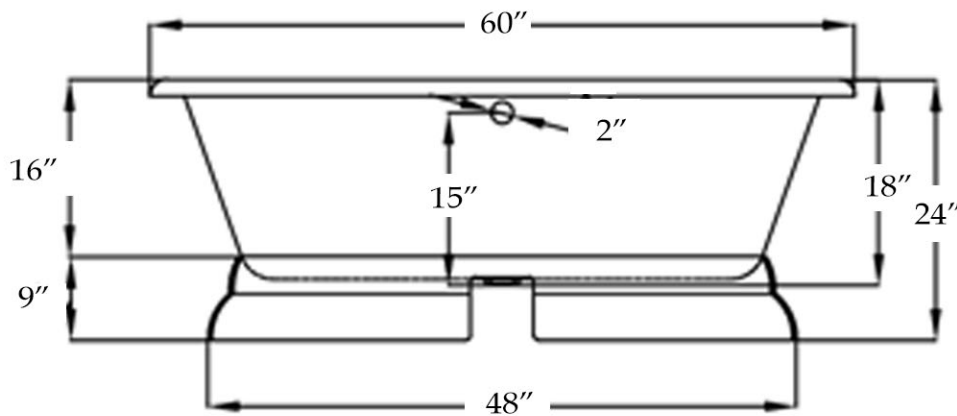

MAIDSTONE

www.MaidstoneSupply.com

Double Ended Pedestal Tub

Part No: 1201DE60-0-10

TOP VIEW

SIDE VIEW

Volume: 50 gal Weight: 397 lbs

Contact Maidstone for additional information and specifications. For complete warranty information and a list of dealers visit www.MaidstoneSupply.com. All products and specifications are subject to change without notice. Maidstone is not responsible for typographical and/or dimensional errors. Typographical errors are subject to correction.

Note: Rough-in dimensions may vary +/- 1/2" and are subject to change. No responsibility is assumed by Maidstone.