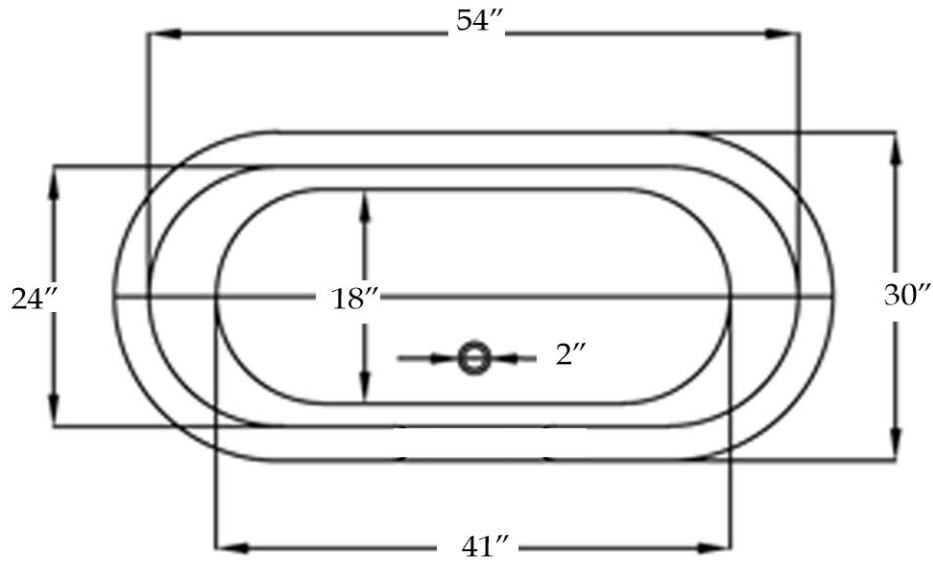

MAIDSTONE

www.MaidstoneSupply.com

Double Ended Pedestal Tub

Part No: 1201DE60-0-10

TOP VIEW

SIDE VIEW

Volume: 50 gal Weight: 397 lbs

Contact Maidstone for additional information and specifications. For complete warranty information and a list of dealers visit www.MaidstoneSupply.com. All products and specifications are subject to change without notice. Maidstone is not responsible for typographical and/or dimensional errors. Typographical errors are subject to correction.

Note: Rough-in dimensions may vary +/- 1/2" and are subject to change. No responsibility is assumed by Maidstone.