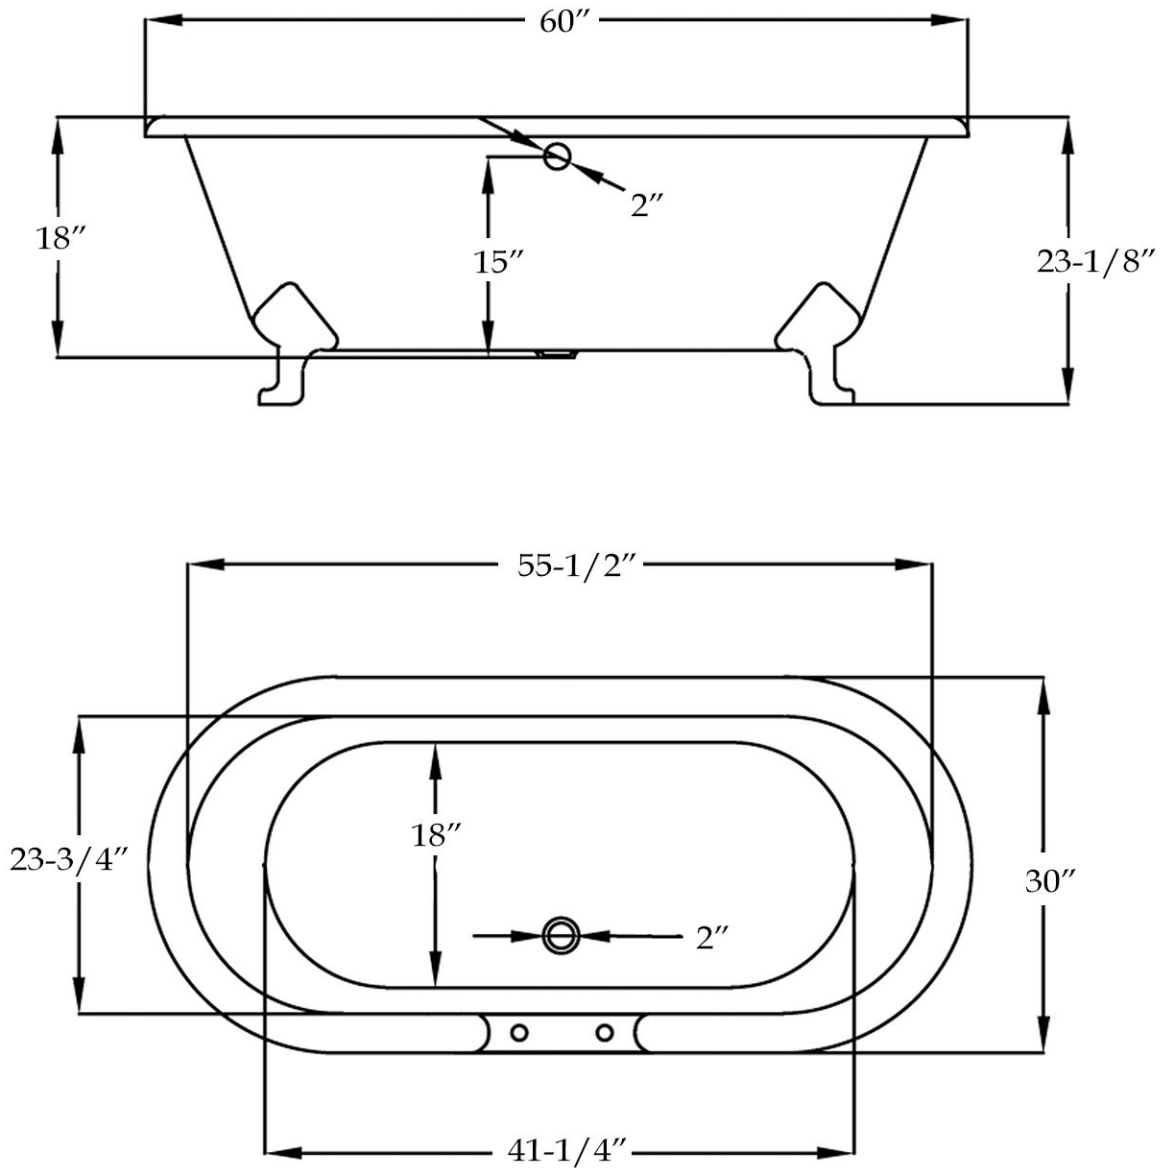

MAIDSTONE

www.MaidstoneSupply.com

Cast Iron Clawfoot Tub

Part No: 1201DE60-7-8

Weight (empty): 245 lbs Weight (filled): 694 lbs Capacity: 58 gal Water depth: 15"

Contact Maidstone for additional information and specifications. For complete warranty information and a list of dealers visit www.MaidstoneSupply.com. All products and specifications are subject to change without notice. Maidstone is not responsible for typographical and/or dimensional errors. Typographical errors are subject to correction.

Note: Rough-in dimensions may vary +/- 1/2" and are subject to change. No responsibility is assumed by Maidstone.