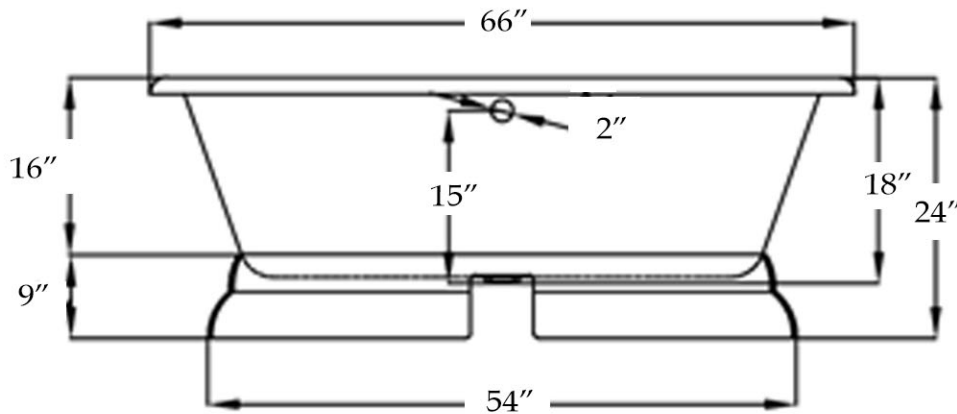

MAIDSTONE

www.MaidstoneSupply.com

Double Ended Pedestal Tub

Part No: 1201DE66-7-10

TOP VIEW

SIDE VIEW

Volume: 58 gal Weight: 485 lbs

Contact Maidstone for additional information and specifications. For complete warranty information and a list of dealers visit www.MaidstoneSupply.com. All products and specifications are subject to change without notice. Maidstone is not responsible for typographical and/or dimensional errors. Typographical errors are subject to correction.

Note: Rough-in dimensions may vary +/- 1/2" and are subject to change. No responsibility is assumed by Maidstone.