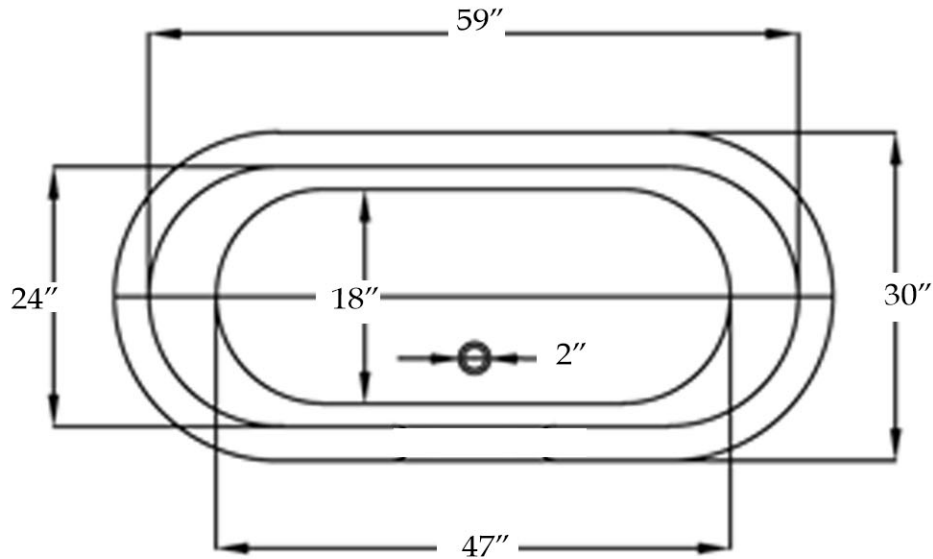

MAIDSTONE

www.MaidstoneSupply.com

Double Ended Pedestal Tub

Part No: 1201DE66-7-10

TOP VIEW

SIDE VIEW

Volume: 58 gal Weight: 485 lbs

Contact Maidstone for additional information and specifications. For complete warranty information and a list of dealers visit www.MaidstoneSupply.com. All products and specifications are subject to change without notice. Maidstone is not responsible for typographical and/or dimensional errors. Typographical errors are subject to correction.

Note: Rough-in dimensions may vary +/- 1/2" and are subject to change. No responsibility is assumed by Maidstone.