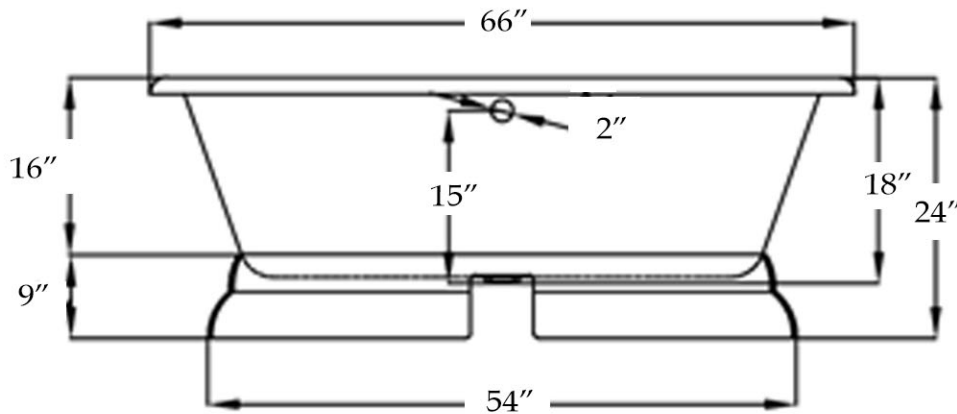

# MAIDSTONE

[www.MaidstoneSupply.com](http://www.MaidstoneSupply.com)

Double Ended Pedestal Tub

Part No: 1201DE66-7-10

TOP VIEW

SIDE VIEW

Volume: 58 gal      Weight: 485 lbs

Contact Maidstone for additional information and specifications. For complete warranty information and a list of dealers visit [www.MaidstoneSupply.com](http://www.MaidstoneSupply.com). All products and specifications are subject to change without notice. Maidstone is not responsible for typographical and/or dimensional errors. Typographical errors are subject to correction.

Note: Rough-in dimensions may vary +/- 1/2" and are subject to change. No responsibility is assumed by Maidstone.