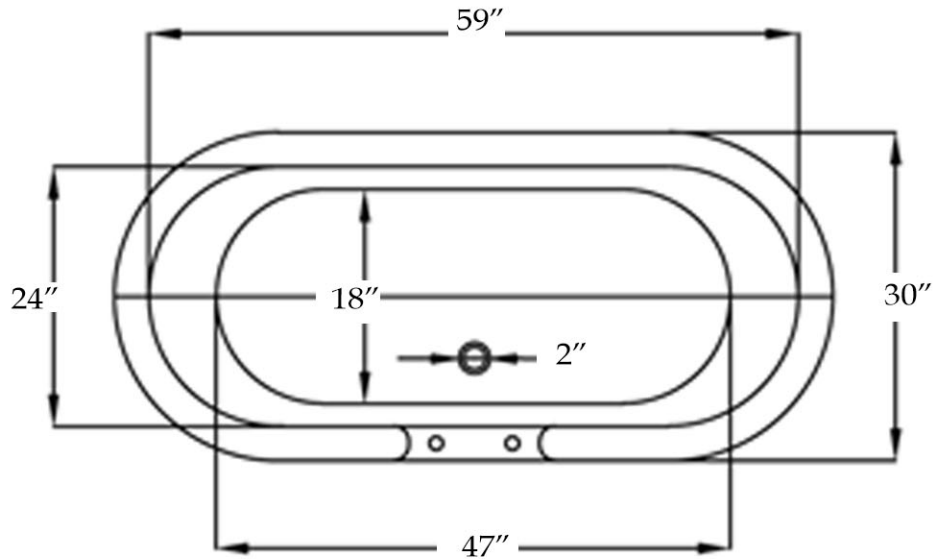

# MAIDSTONE

[www.MaidstoneSupply.com](http://www.MaidstoneSupply.com)

Double Ended Pedestal Tub

Part No: 1201DE66-7-10

TOP VIEW

SIDE VIEW

Volume: 58 gal      Weight: 485 lbs

Contact Maidstone for additional information and specifications. For complete warranty information and a list of dealers visit [www.MaidstoneSupply.com](http://www.MaidstoneSupply.com). All products and specifications are subject to change without notice. Maidstone is not responsible for typographical and/or dimensional errors. Typographical errors are subject to correction.

Note: Rough-in dimensions may vary +/- 1/2" and are subject to change. No responsibility is assumed by Maidstone.