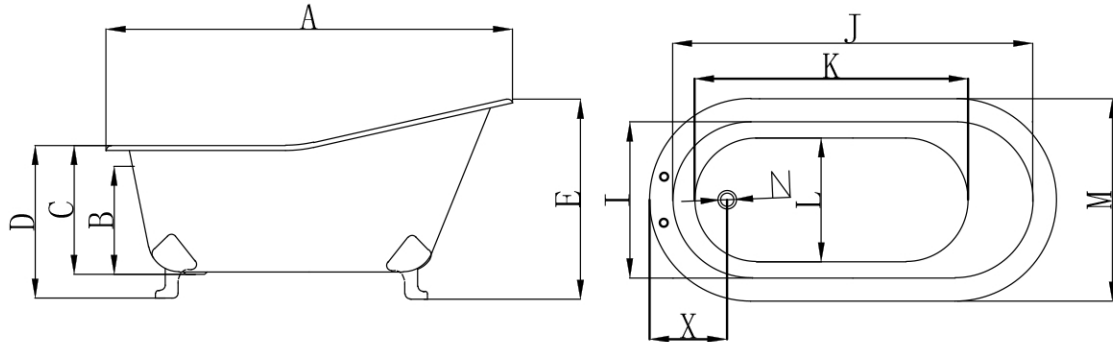

MAIDSTONE

www.MaidstoneSupply.com

Cast Iron Clawfoot Tub **Part No: 1201SL57-0-8**

DIMENSIONS (INCHES)

A B C D E F G H I J K L M N X

67	67	15	18	22	28 $\frac{1}{3}$		11		24	61	47 $\frac{1}{5}$	17 $\frac{4}{5}$	30	2	11
61 $\frac{1}{5}$	61 $\frac{1}{5}$	15	18	22	28 $\frac{1}{3}$		11		24	55 $\frac{1}{2}$	41 $\frac{1}{3}$	17 $\frac{4}{5}$	30	2	11
58 $\frac{2}{5}$	58 $\frac{2}{5}$	15	18	22	28 $\frac{1}{3}$		11		24	52 $\frac{1}{3}$	39 $\frac{1}{3}$	17 $\frac{4}{5}$	30	2	11

	67	61 $\frac{1}{5}$	58 $\frac{2}{5}$
EMPTY (LB)	297	275	253
FILLED (LB)	781	715	627
CAPACITY (GAL)	58	53	45
WATER DEPTH (IN)	15	15	15

Contact Maidstone for additional information and specifications. For complete warranty information and a list of dealers visit www.MaidstoneSupply.com. All products and specifications are subject to change without notice. Maidstone is not responsible for typographical and/or dimensional errors. Typographical errors are subject to correction.

Note: Rough-in dimensions may vary +/- 1/2" and are subject to change. No responsibility is assumed by Maidstone.