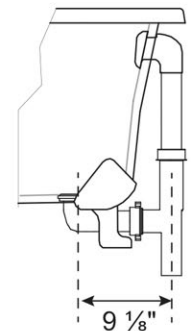

MAIDSTONE

www.MaidstoneSupply.com

Slipper Cast Iron Clawfoot Tub

Part No: 1201SL60-0

Weight (empty): 276 lb Weight (filled): 753 lb
Capacity: 57 gal Water depth: 15"

Optional Overflow Rough-in

Contact Maidstone for additional information and specifications. For complete warranty information and a list of dealers visit www.MaidstoneSupply.com. All products and specifications are subject to change without notice. Maidstone is not responsible for typographical and/or dimensional errors. Typographical errors are subject to correction.

Note: Rough-in dimensions may vary +/- 1/2" and are subject to change. No responsibility is assumed by Maidstone.