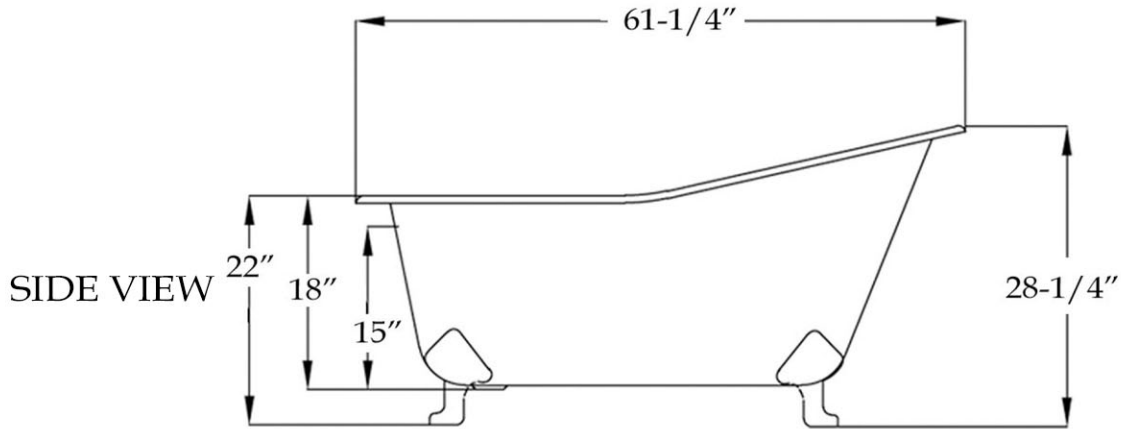

MAIDSTONE

www.MaidstoneSupply.com

Slipper Cast Iron Clawfoot Tub

Part No: 1201SL60-0

Weight (empty): 276 lb Weight (filled): 753 lb
Capacity: 57 gal Water depth: 15"

Optional Overflow Rough-in

Contact Maidstone for additional information and specifications. For complete warranty information and a list of dealers visit www.MaidstoneSupply.com. All products and specifications are subject to change without notice. Maidstone is not responsible for typographical and/or dimensional errors. Typographical errors are subject to correction.

Note: Rough-in dimensions may vary +/- 1/2" and are subject to change. No responsibility is assumed by Maidstone.