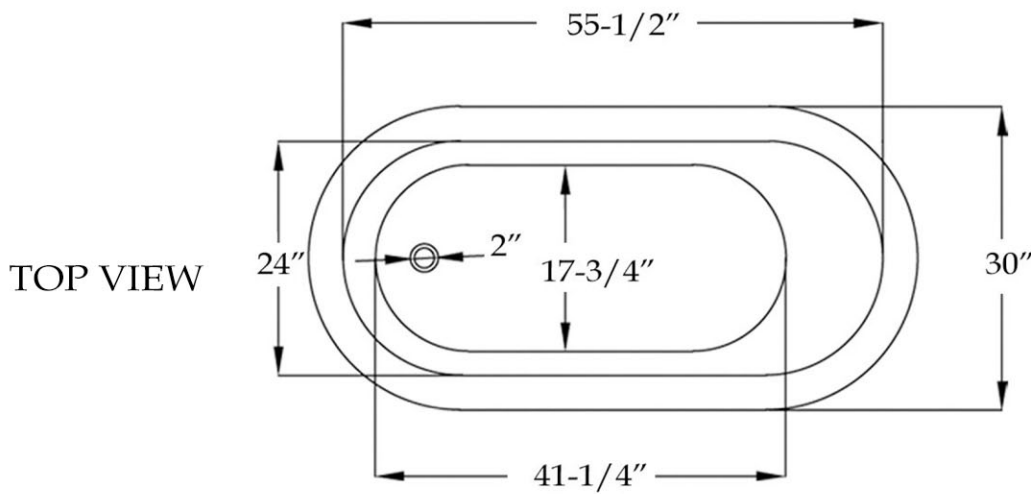

MAIDSTONE

www.MaidstoneSupply.com

Slipper Cast Iron Clawfoot Tub

Part No: 1201SL60-0

Weight (empty): 276 lb Weight (filled): 753 lb
Capacity: 57 gal Water depth: 15"

Optional Overflow Rough-in

Contact Maidstone for additional information and specifications. For complete warranty information and a list of dealers visit www.MaidstoneSupply.com. All products and specifications are subject to change without notice. Maidstone is not responsible for typographical and/or dimensional errors. Typographical errors are subject to correction.

Note: Rough-in dimensions may vary +/- 1/2" and are subject to change. No responsibility is assumed by Maidstone.