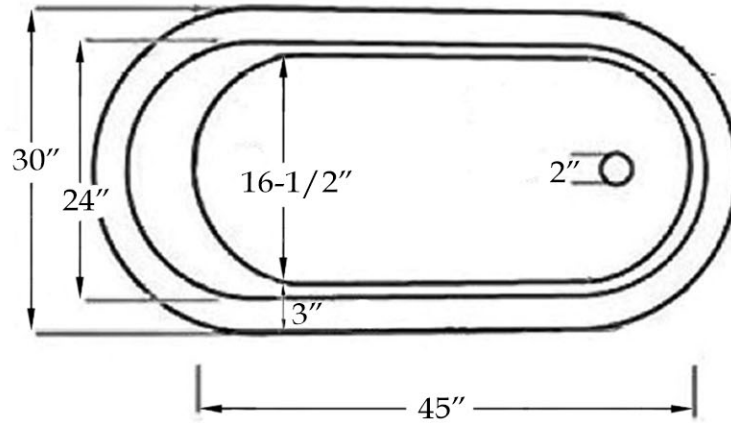

MAIDSTONE

www.MaidstoneSupply.com

Slipper Cast Iron Clawfoot Tub

Part No: 1201SL67-0

TOP VIEW

SIDE VIEW

Optional Overflow Rough-in

Volume: 65 gal

Note: Rough-in dimensions may vary +/- 1/2" and are subject to change. No responsibility is assumed by Maidstone.