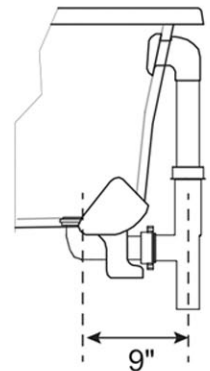

MAIDSTONE

www.MaidstoneSupply.com

Slipper Cast Iron Clawfoot Tub

Part No: 1201SL67-0

TOP VIEW

SIDE VIEW

Optional Overflow Rough-in

Volume: 65 gal

Note: Rough-in dimensions may vary +/- 1/2" and are subject to change. No responsibility is assumed by Maidstone.