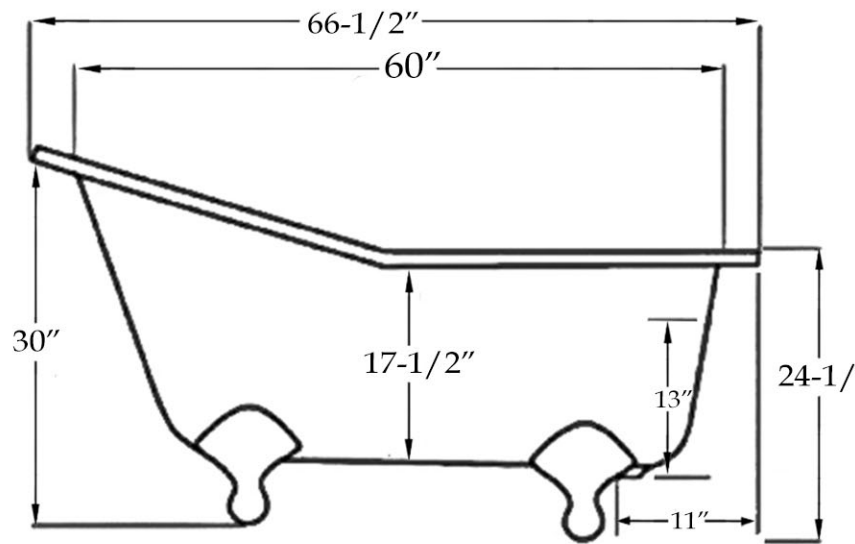

MAIDSTONE

www.MaidstoneSupply.com

Slipper Cast Iron Clawfoot Tub

Part No: 1201SL67-0

TOP VIEW

SIDE VIEW

Optional Overflow Rough-in

Volume: 65 gal

Note: Rough-in dimensions may vary +/- 1/2" and are subject to change. No responsibility is assumed by Maidstone.