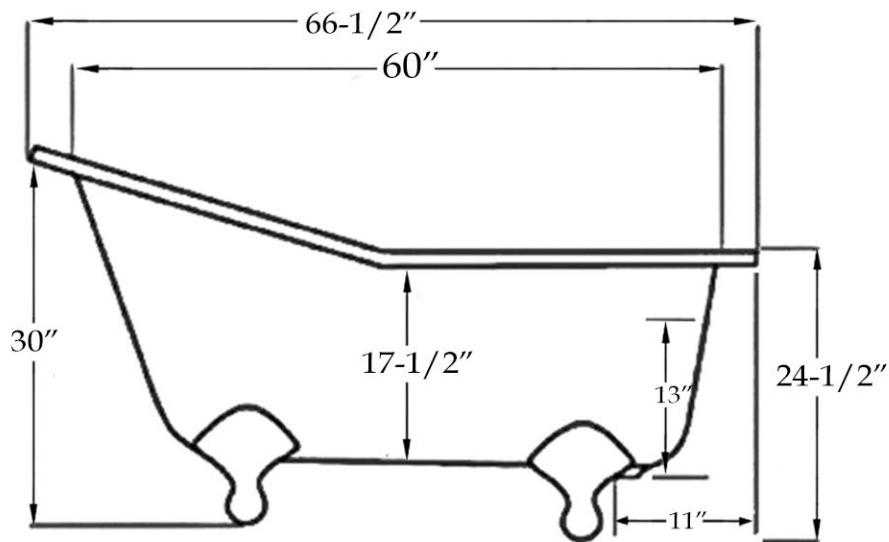

MAIDSTONE

www.MaidstoneSupply.com

Slipper Cast Iron Clawfoot Tub

Part No: 1201SL67-7

TOP VIEW

SIDE VIEW

Optional Overflow Rough-in

Volume: 65 gal Weight: 390 lbs

Note: Rough-in dimensions may vary +/- 1/2" and are subject to change. No responsibility is assumed by Maidstone.