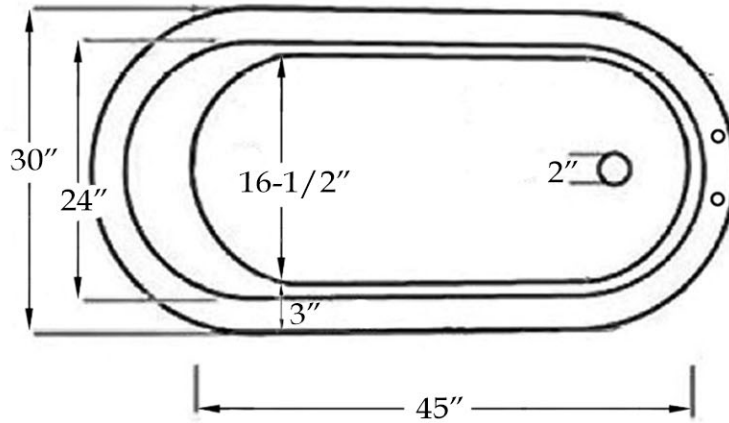

MAIDSTONE

www.MaidstoneSupply.com

Slipper Cast Iron Clawfoot Tub

Part No: 1201SL67-7

TOP VIEW

SIDE VIEW

Optional Overflow Rough-in

Volume: 65 gal Weight: 390 lbs

Note: Rough-in dimensions may vary +/- 1/2" and are subject to change. No responsibility is assumed by Maidstone.