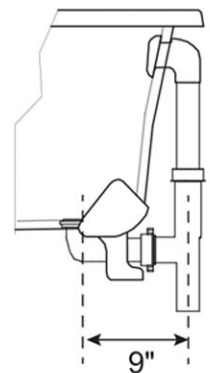

MAIDSTONE

www.MaidstoneSupply.com

Slipper Cast Iron Clawfoot Tub

Part No: 1201SL67-7

TOP VIEW

SIDE VIEW

Optional Overflow Rough-in

Volume: 65 gal Weight: 390 lbs

Note: Rough-in dimensions may vary +/- 1/2" and are subject to change. No responsibility is assumed by Maidstone.