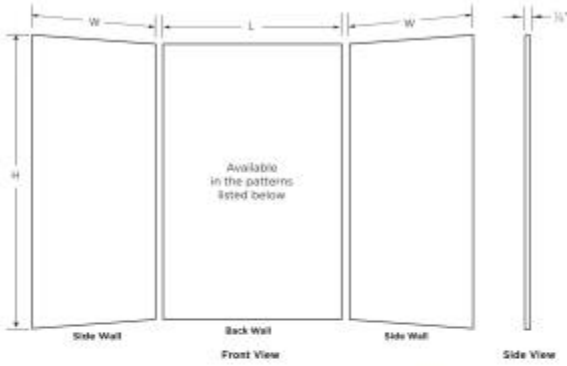

MTMK96-3462 34 x 62 x 96 Swanstone® Metro Subway Tile Glue up E

Model number:

MTMK963462.203

Dimensions: 62" x 34" x 96"

Installation: Glue up

Material: Swanstone®

3 PIECE WALL KIT

Builder Specification Drawing