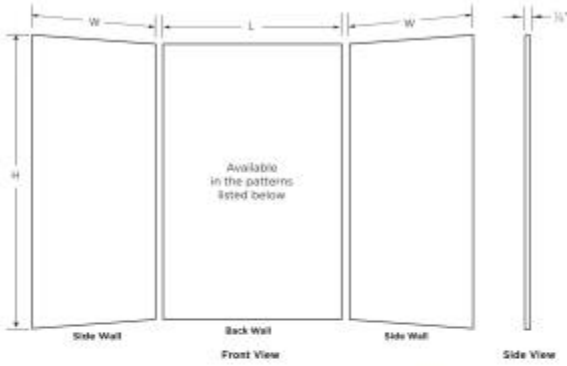

MTMK96-3462 34 x 62 x 96 Swanstone® Metro Subway Tile Glue up E

Model number:

MTMK963462.218

Dimensions: 62" x 34" x 96"

Installation: Glue up

Material: Swanstone®

3 PIECE WALL KIT

Builder Specification Drawing