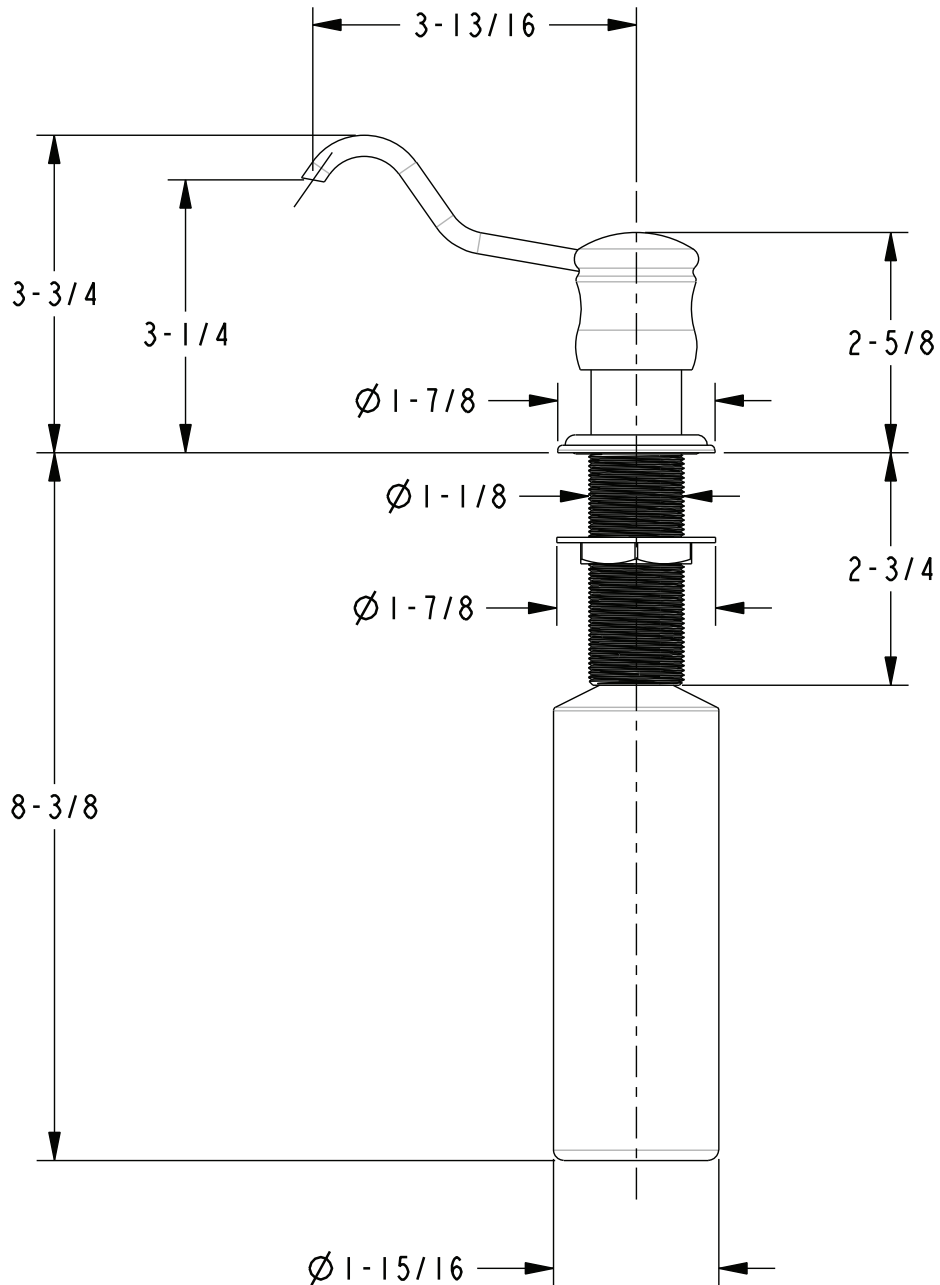

CHESTERFIELD

Soap/Lotion Dispenser

127

Also 127-6, 50931, 125-9

Features

- Solid brass construction
- Two piece brazed spout design
- Base with integral O-ring deck seal
- Removable spout for above deck refilling
- 13 fluid oz. (384 ml) capacity bottle included
- 3-1/4" (8.3 cm) spout height at outlet
- 3-13/16" (9.7 cm) spout reach (c-c)
- Complements Chesterfield Series

127

127-6

50931

125-9

Specified Model

Model	Description	Colors Finishes
127	Soap/Lotion Dispenser	<input type="checkbox"/> 10B <input type="checkbox"/> 15 <input type="checkbox"/> 15S <input type="checkbox"/> 26 <input type="checkbox"/> Other
127-6	Soap / Lotion Replacement Pump Head	<input type="checkbox"/> 10B <input type="checkbox"/> 15 <input type="checkbox"/> 15S <input type="checkbox"/> 26 <input type="checkbox"/> Other
50931	Soap / Lotion Replacement Pump	<input type="checkbox"/> NA
125-9	Soap / Lotion Replacement Bottle	<input type="checkbox"/> NA

* Note: Requires 1-1/4" to 1-11/16" through hole. Accommodates 2-1/4" maximum deck thickness.

Product Specification Add "Color / Finish" suffix to Model number, below.

The Soap / Lotion Dispenser shall be made of solid brass construction. Dispenser shall incorporate a removable top spout assembly for easy refilling access. Dispenser shall incorporate a refillable 13 fluid ounce (384 ml) capacity container. Product shall incorporate a 3-1/4" (8.3 cm) spout height at outlet and a 3-13/16" (9.7 cm) spout reach (c-c). Soap / Lotion Dispenser shall be Newport Brass Model 127/____.

127

PRODUCT DIMENSIONS *(Units are in inches)*

Chesterfield Soap/Lotion Dispenser 127