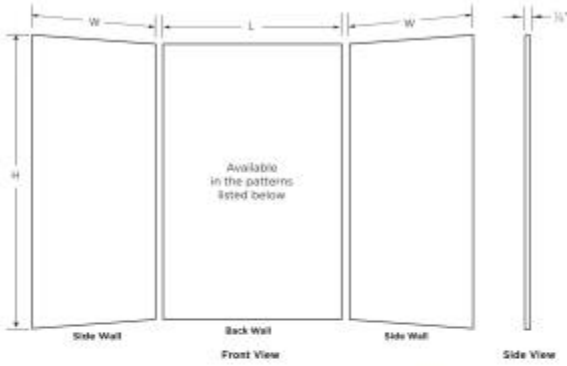

MSMK84-3262 32 x 62 x 84 Swanstone® Modern Subway Tile Glue up

Model number:

MSMK843262.010

Dimensions: 62" x 32" x 84"

Installation: Glue up

Material: Swanstone®

3 PIECE WALL KIT

Builder Specification Drawing