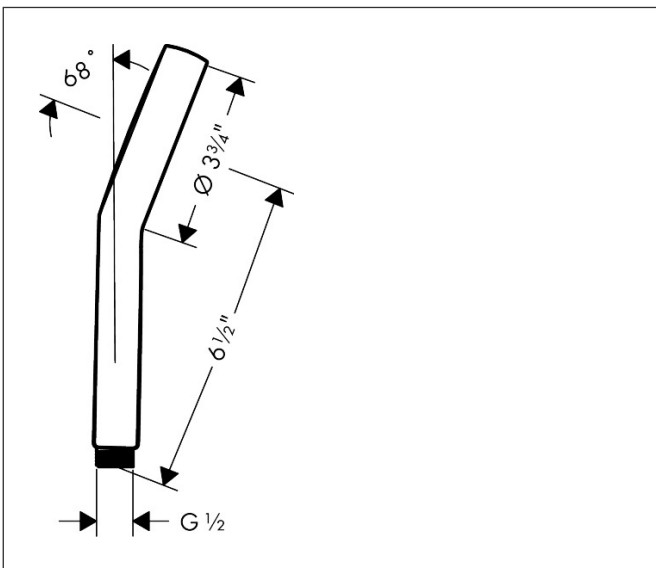

Drawing

Technology

Spray Types

Certificates/approvals