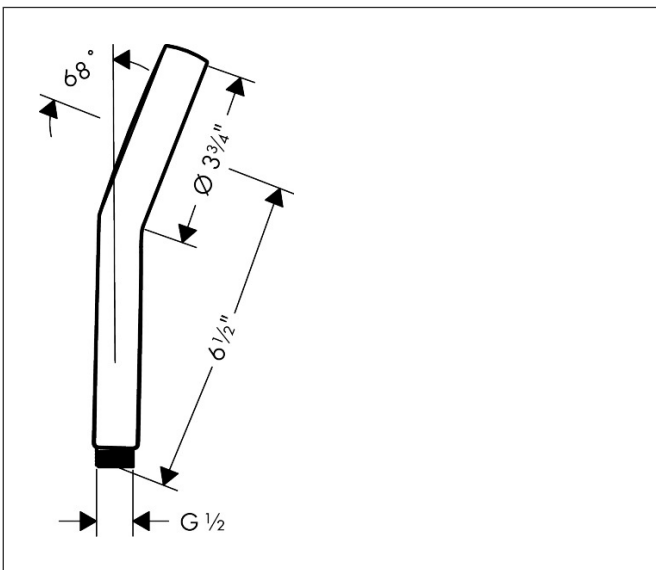

Drawing

Technology

Spray Types

Certificates/approvals