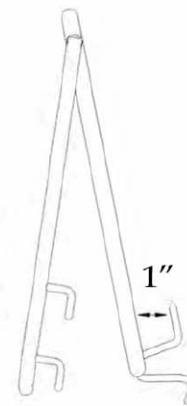

MAIDSTONE

www.MaidstoneSupply.com

Tub Caddy

Part No: 131-2-S

Contact Maidstone for additional information and specifications. For complete warranty information and a list of dealers visit www.MaidstoneSupply.com. All products and specifications are subject to change without notice. Maidstone is not responsible for typographical and/or dimensional errors. Typographical errors are subject to correction.

Note: Rough-in dimensions may vary +/- 1/2" and are subject to change. No responsibility is assumed by Maidstone.