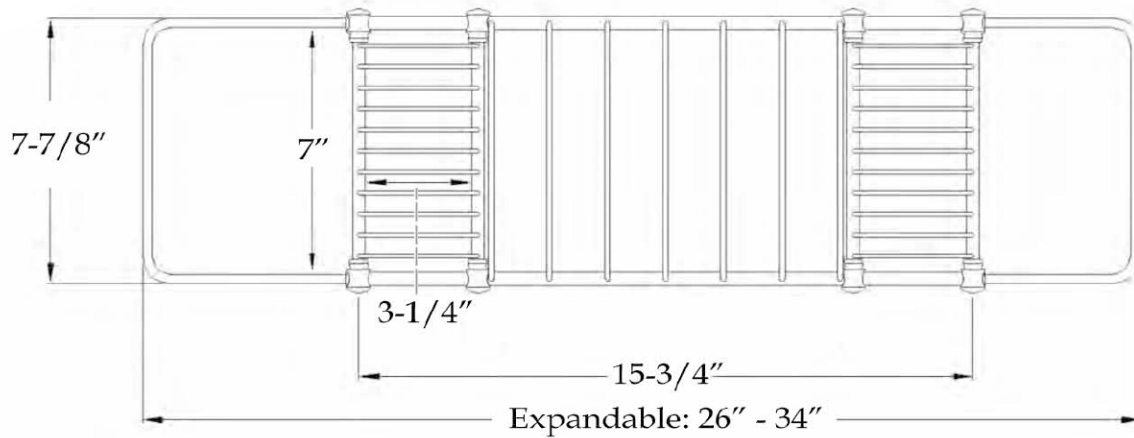

MAIDSTONE

www.MaidstoneSupply.com

Tub Caddy

Part No: 131-2-S

Contact Maidstone for additional information and specifications. For complete warranty information and a list of dealers visit www.MaidstoneSupply.com. All products and specifications are subject to change without notice. Maidstone is not responsible for typographical and/or dimensional errors. Typographical errors are subject to correction.

Note: Rough-in dimensions may vary +/- 1/2" and are subject to change. No responsibility is assumed by Maidstone.