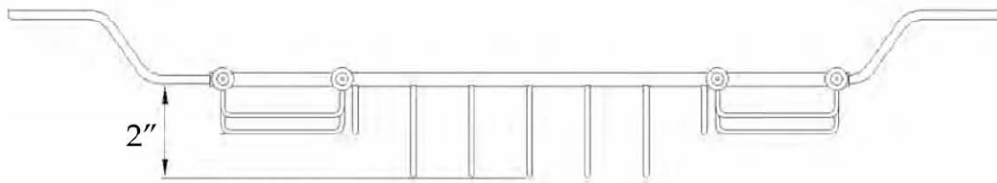

MAIDSTONE

www.MaidstoneSupply.com

Tub Caddy

Part No: 131-2-S

Contact Maidstone for additional information and specifications. For complete warranty information and a list of dealers visit www.MaidstoneSupply.com. All products and specifications are subject to change without notice. Maidstone is not responsible for typographical and/or dimensional errors. Typographical errors are subject to correction.

Note: Rough-in dimensions may vary +/- 1/2" and are subject to change. No responsibility is assumed by Maidstone.