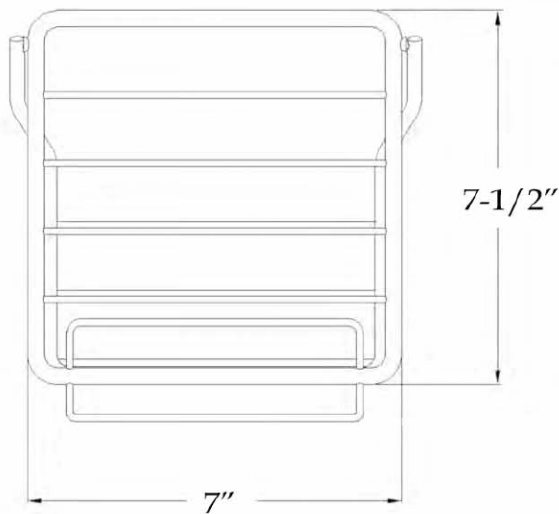

MAIDSTONE

www.MaidstoneSupply.com

Tub Caddy

Part No: 131-2-S

Contact Maidstone for additional information and specifications. For complete warranty information and a list of dealers visit www.MaidstoneSupply.com. All products and specifications are subject to change without notice. Maidstone is not responsible for typographical and/or dimensional errors. Typographical errors are subject to correction.

Note: Rough-in dimensions may vary +/- 1/2" and are subject to change. No responsibility is assumed by Maidstone.