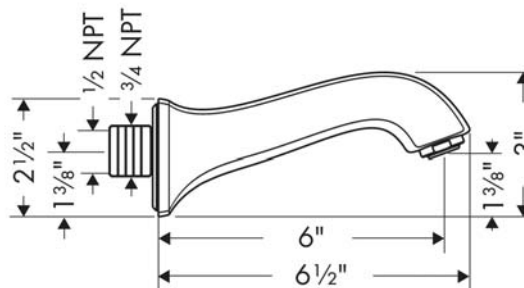

**Metris C**

**Tub Spout**

Finishes : **brushed nickel** Part no. : **13413821**

**Description**

**Features**

- Solid brass

**Item details**

**Compliance**

**Product image**

**Scale drawing**

**Metris C  
Tub Spout**

Finishes : **brushed nickel**    Part no. : **13413821**

**Exploded drawing**

Year of production: **>04/09**

**Metris C**

**Tub Spout**

Finishes : **brushed nickel** Part no. : **13413821**

**Spare parts list**

Year of production: >04/09

Pos.	Description	Part no.	Price	PU
1	connecting thread	95658001	-	1
2	O-ring 13x2	98128000	-	1
3	seal	97530000	-	1
4	hollow set screw M6x8	97810000	-	1
a	aerator M24x1 (25 l/min)	13914820	-	1