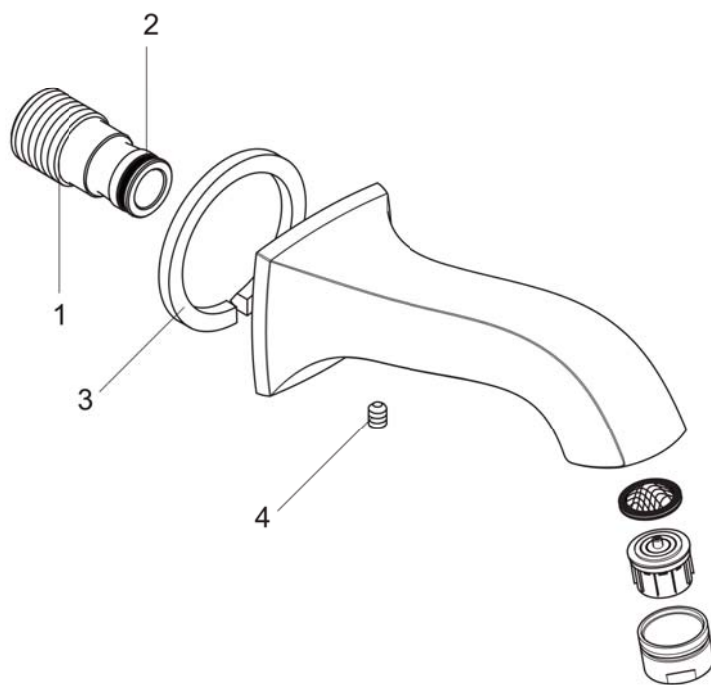

**Metris C**

**Tub Spout**

Finishes : **brushed nickel** Part no. : **13413821**

**Description**

**Features**

- Solid brass

**Item details**

**Compliance**

**Product image**

**Scale drawing**

**Metris C  
Tub Spout**

Finishes : **brushed nickel**    Part no. : **13413821**

**Exploded drawing**

Year of production: **>04/09**

**Metris C**

**Tub Spout**

Finishes : **brushed nickel** Part no. : **13413821**

**Spare parts list**

Year of production: >04/09

Pos.	Description	Part no.	Price	PU
1	connecting thread	95658001	-	1
2	O-ring 13x2	98128000	-	1
3	seal	97530000	-	1
4	hollow set screw M6x8	97810000	-	1
a	aerator M24x1 (25 l/min)	13914820	-	1