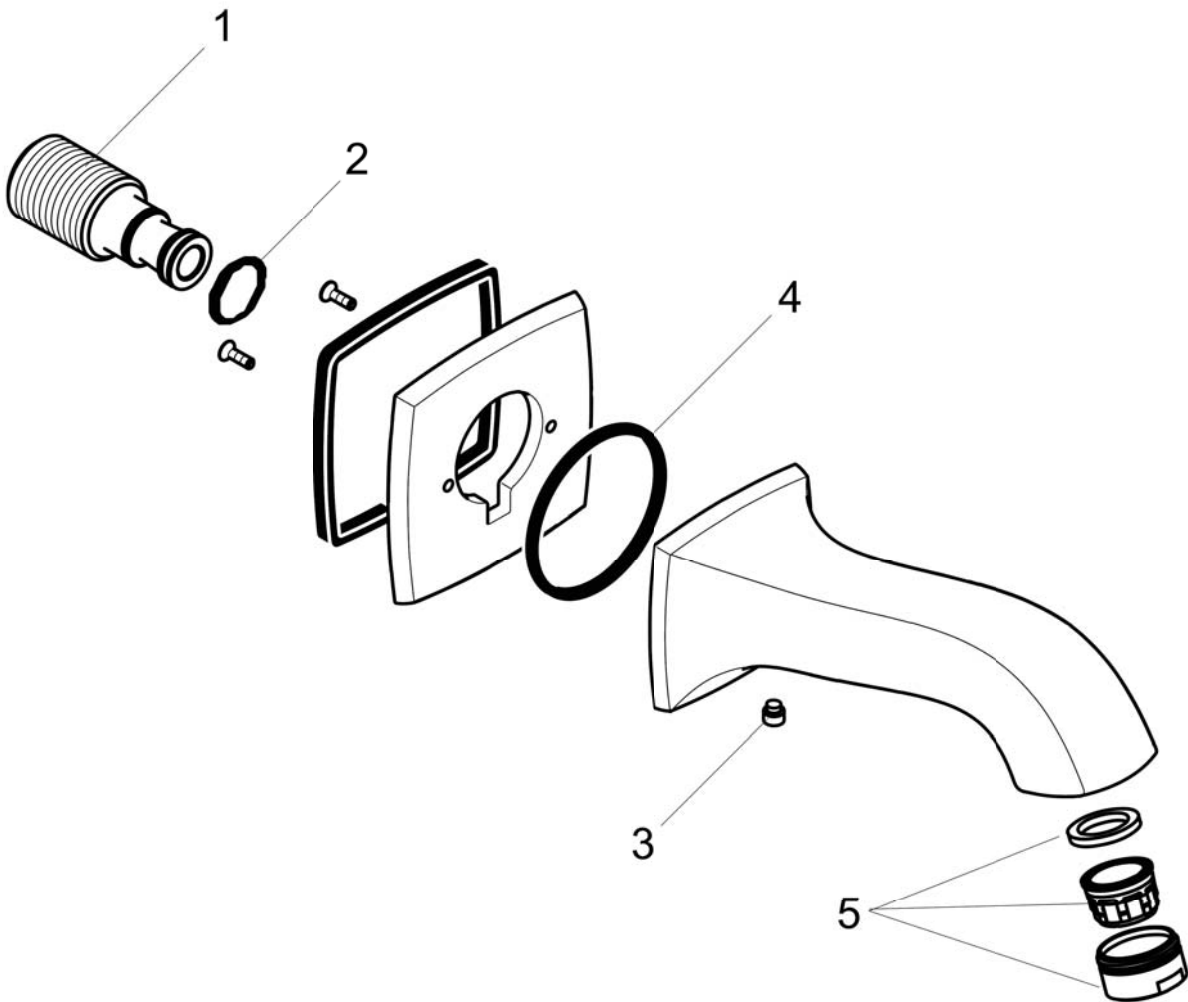

**Metropol Classic
Tub Spout**

Finishes : **chrome** Part no. : **13425001**

Description

Features

- Solid brass

Item details

Compliance

Product image

Scale drawing

Metropol Classic
Tub Spout
Finishes : **chrome** Part no. : **13425001**

Exploded drawing

Year of production: >01/19

**Metropol Classic
Tub Spout**
Finishes : **chrome** Part no. : **13425001**

Spare parts list

Year of production: >01/19

Pos.	Description	Part no.	Price	PU
1	connecting thread	95658001	-	1
2	O-ring 13x2	98128000	-	1
3	hollow set screw M6x6	97660000	-	1
4	O-ring 48x5	98174000	-	1
5	aerator M24x1 (30 l/min)	96512000	-	1