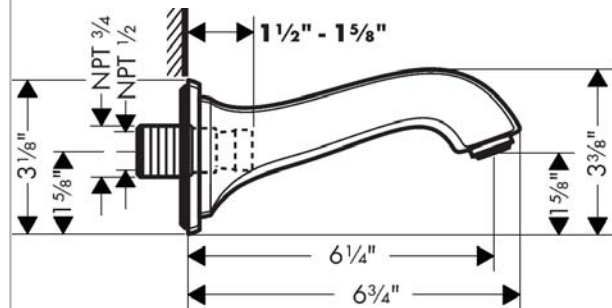

**Metropol Classic
Tub Spout**

Finishes : **chrome** Part no. : **13425001**

Description

Features

- Solid brass

Item details

Compliance

Product image

Scale drawing

Metropol Classic
Tub Spout
Finishes : **chrome** Part no. : **13425001**

Exploded drawing

Year of production: >01/19

**Metropol Classic
Tub Spout**
Finishes : **chrome** Part no. : **13425001**

Spare parts list

Year of production: >01/19

Pos.	Description	Part no.	Price	PU
1	connecting thread	95658001	-	1
2	O-ring 13x2	98128000	-	1
3	hollow set screw M6x6	97660000	-	1
4	O-ring 48x5	98174000	-	1
5	aerator M24x1 (30 l/min)	96512000	-	1