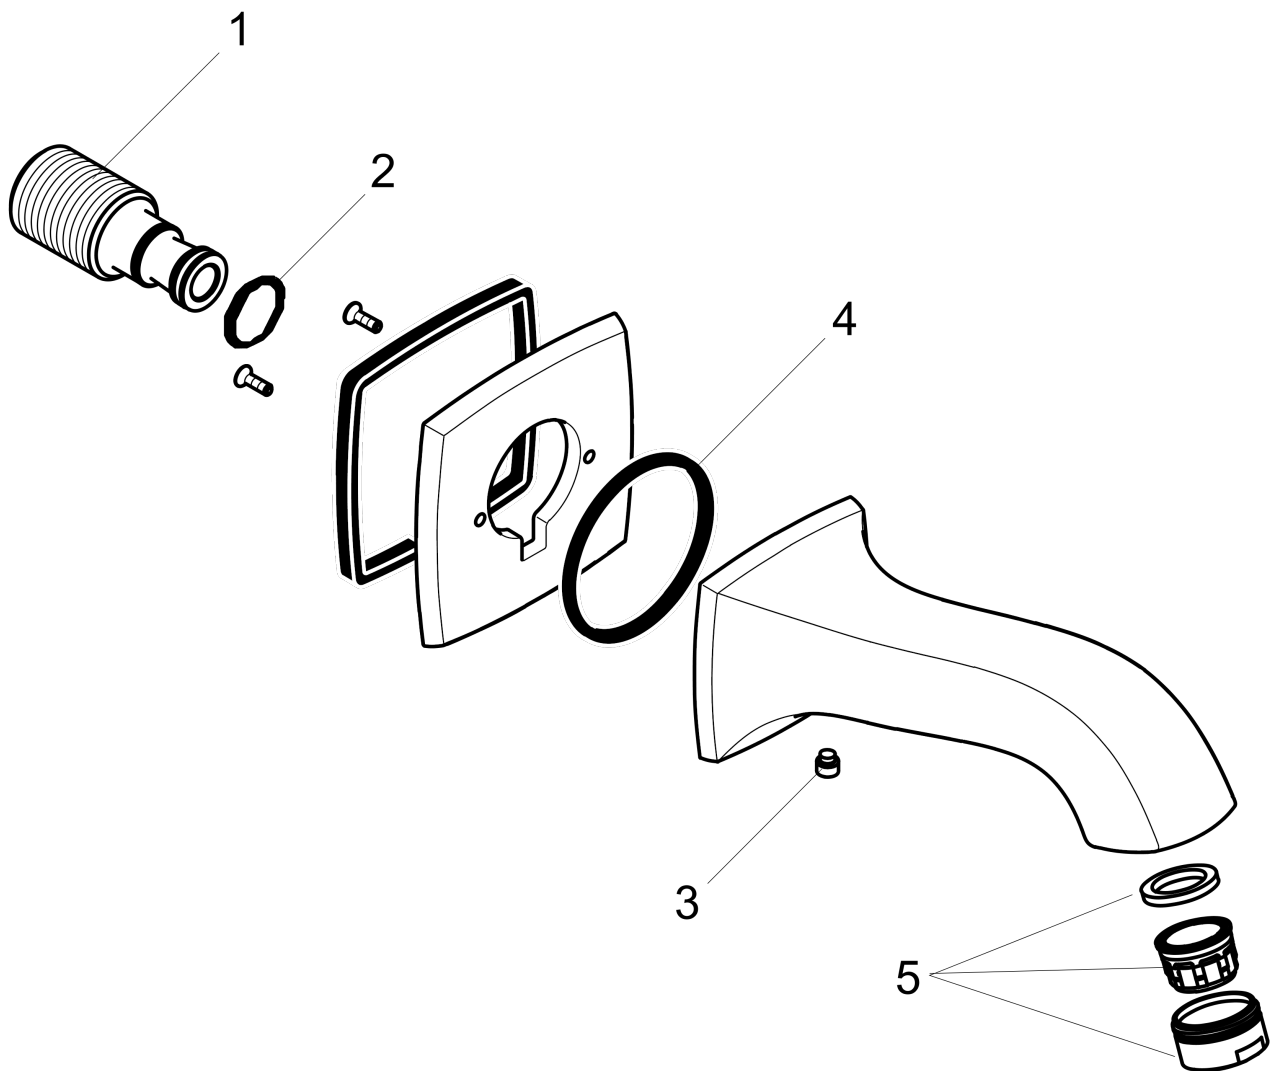

**Metropol Classic  
Tub Spout**

Surface: **brushed bronze** Part no. : **13425141**

**Description**

**Features**

- Solid Brass
- Includes: 1/2" female and 3/4" male adaptor

**Item details**

**Compliance**

**Product image**

**Scale drawing**

**Metropol Classic**

**Tub Spout**

Surface: **brushed bronze**

Part no. : **13425141**

**Exploded drawing**

Year of production: **>08/20**

**Metropol Classic**

**Tub Spout**

Surface: **brushed bronze** Part no. : **13425141**

**Spare parts list**

Year of production: >08/20

Pos.	Description	Part no.	Price	PU
1	connecting thread	95658001	-	1
2	O-ring 13x2	98128000	-	1
3	hollow set screw M6x6	97660000	-	1
4	O-ring 48x5	98174000	-	1
5	aerator M24x1 (30 l/min)	96512140	-	1