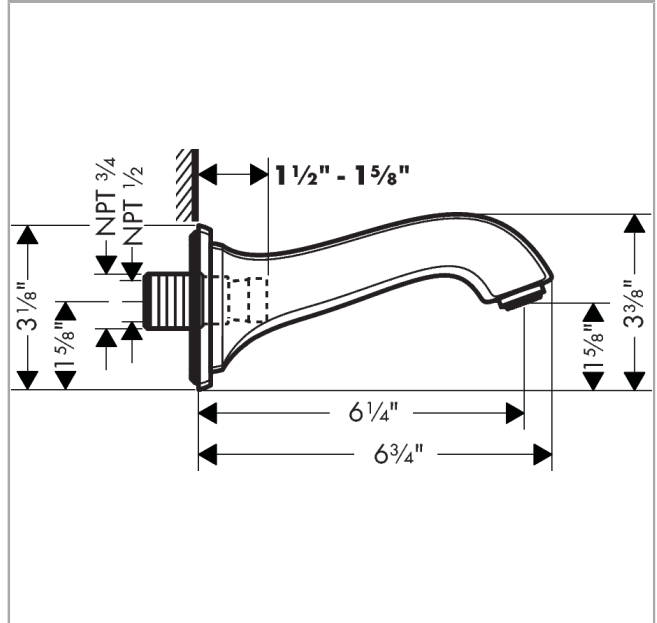

**Metropol Classic  
Tub Spout**

Surface: **brushed bronze** Part no. : **13425141**

**Description**

**Features**

- Solid Brass
- Includes: 1/2" female and 3/4" male adaptor

**Item details**

**Compliance**

**Product image**

**Scale drawing**

**Metropol Classic**

**Tub Spout**

Surface: **brushed bronze**

Part no. : **13425141**

**Exploded drawing**

Year of production: **>08/20**

**Metropol Classic**

**Tub Spout**

Surface: **brushed bronze** Part no. : **13425141**

**Spare parts list**

Year of production: >08/20

Pos.	Description	Part no.	Price	PU
1	connecting thread	95658001	-	1
2	O-ring 13x2	98128000	-	1
3	hollow set screw M6x6	97660000	-	1
4	O-ring 48x5	98174000	-	1
5	aerator M24x1 (30 l/min)	96512140	-	1