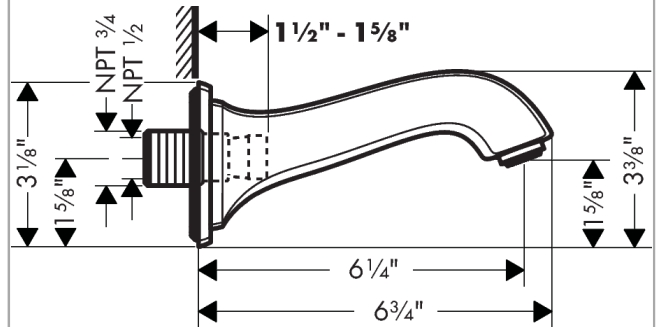

Metropol Classic

Tub Spout

Surface: **polished nickel** Part no. : **13425831**

Description

Features

- Solid Brass
- Includes: 1/2" female and 3/4" male adaptor

Item details

Compliance

Product image

Scale drawing

Metropol Classic
Tub Spout
 Surface: **polished nickel**

Part no. : **13425831**

Exploded drawing

Year of production: **>09/20**

Metropol Classic

Tub Spout

Surface: **polished nickel** Part no. : **13425831**

Spare parts list

Year of production: >09/20

Pos.	Description	Part no.	Price	PU
1	connecting thread	95658001	-	1
2	O-ring 13x2	98128000	-	1
3	hollow set screw M6x6	97660000	-	1
4	O-ring 48x5	98174000	-	1
5	aerator M24x1 (30 l/min)	96512830	-	1