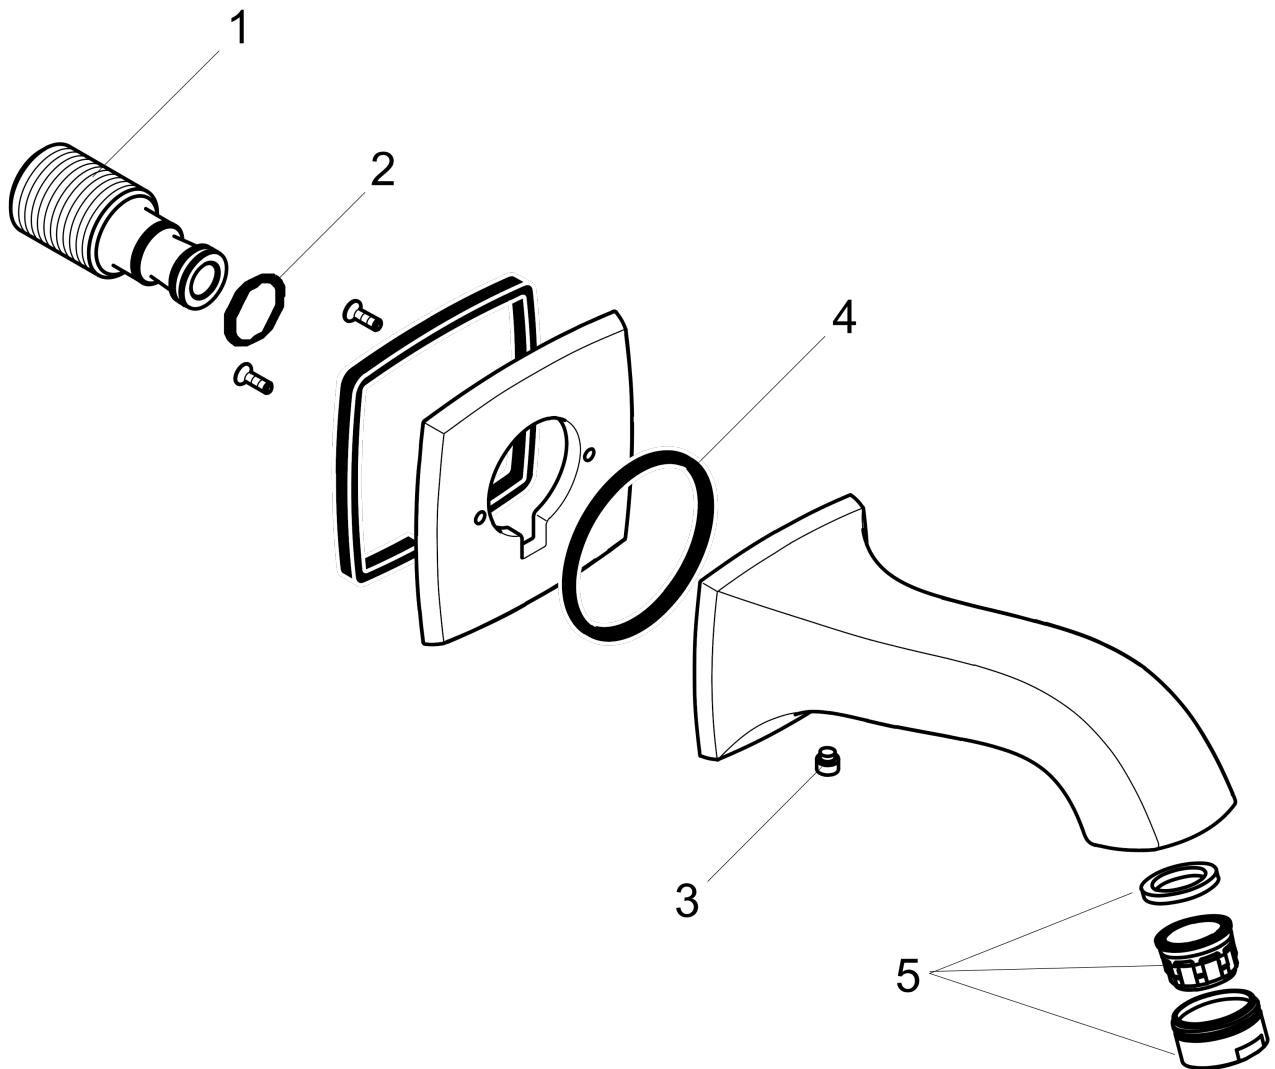

Metropol Classic

Tub Spout

Surface: **polished nickel** Part no. : **13425831**

Description

Features

- Solid Brass
- Includes: 1/2" female and 3/4" male adaptor

Item details

Compliance

Product image

Scale drawing

Metropol Classic
Tub Spout
 Surface: **polished nickel**

Part no. : **13425831**

Exploded drawing

Year of production: **>09/20**

Metropol Classic

Tub Spout

Surface: **polished nickel** Part no. : **13425831**

Spare parts list

Year of production: >09/20

Pos.	Description	Part no.	Price	PU
1	connecting thread	95658001	-	1
2	O-ring 13x2	98128000	-	1
3	hollow set screw M6x6	97660000	-	1
4	O-ring 48x5	98174000	-	1
5	aerator M24x1 (30 l/min)	96512830	-	1