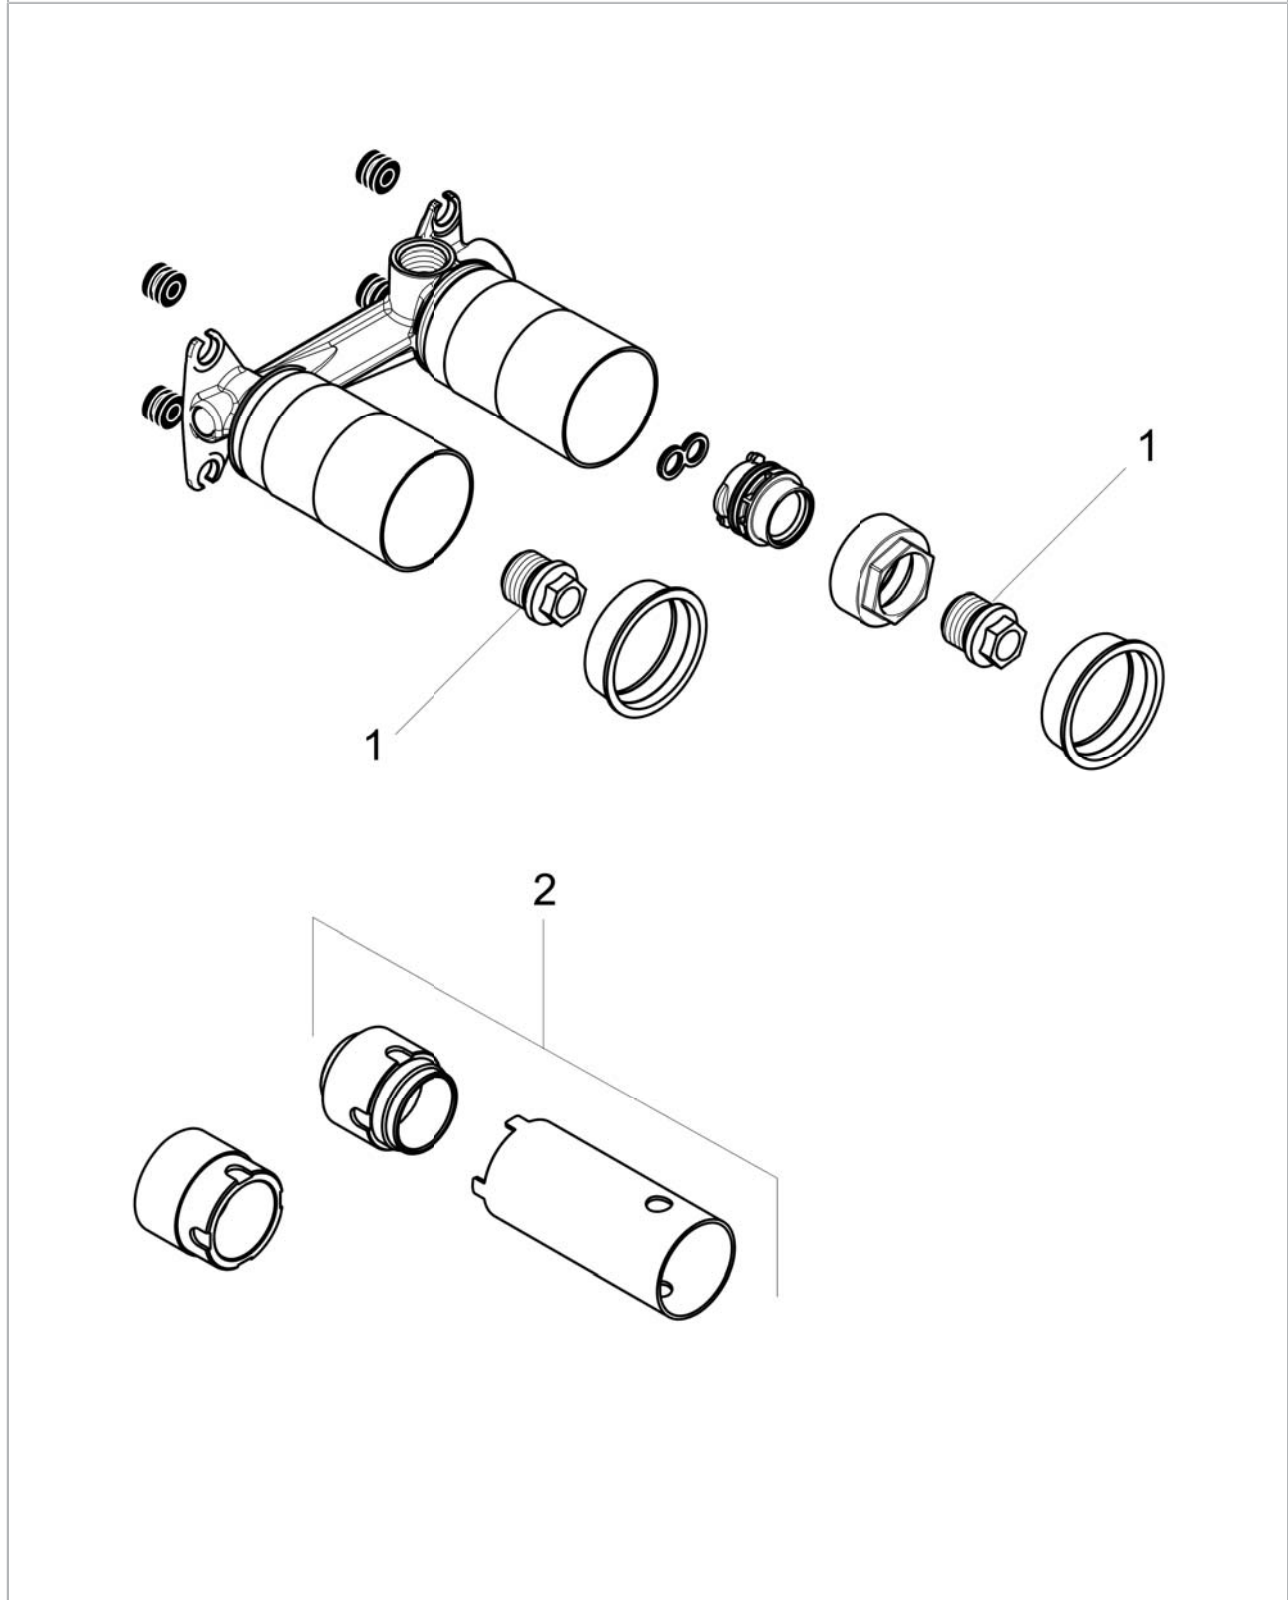

Rough, Wall-Mounted Single-Handle Faucet

Finishes : n.a. Part no. : 13622181

Description

Features

- Install valve left or right
- 1/2" NPT

Item details

Compliance

Product image

Scale drawing

Rough, Wall-Mounted Single-Handle Faucet
Finishes : n.a. Part no. : 13622181

Exploded drawing

Year of production: >12/09

Rough, Wall-Mounted Single-Handle Faucet

Finishes : n.a. Part no. : 13622181

Spare parts list

Year of production: >12/09

Pos.	Description	Part no.	Price	PU
1	O-ring 18x2	98181000	-	1
2	extension set 25 mm for 13622180	31971000	-	1
a	O-ring 18x2,5	98139000	-	1