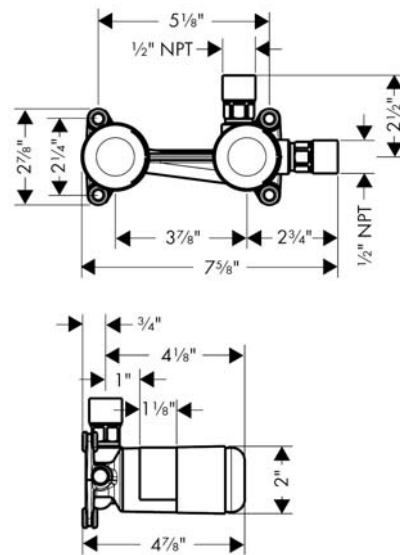

Rough, Wall-Mounted Single-Handle Faucet

Finishes : n.a. Part no. : 13622181

Description

Features

- Install valve left or right
- 1/2" NPT

Item details

Compliance

Product image

Scale drawing

Rough, Wall-Mounted Single-Handle Faucet
Finishes : n.a. Part no. : 13622181

Exploded drawing

Year of production: >12/09

Rough, Wall-Mounted Single-Handle Faucet

Finishes : n.a. Part no. : 13622181

Spare parts list

Year of production: >12/09

Pos.	Description	Part no.	Price	PU
1	O-ring 18x2	98181000	-	1
2	extension set 25 mm for 13622180	31971000	-	1
a	O-ring 18x2,5	98139000	-	1