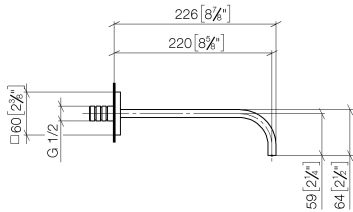

MEM Bath spout for wall mounting - Brushed Durabron (23kt Gold)

13 801 782 Product version from 3/10/2014

- 220mm projection
- rectangular, air-enriched flow
- rosette 60 x 60 mm
- hole diameter 37 mm
- 1/2" connection
- max. flow 38.5 l/min at 3 bar flow pressure
- WRAS

Recommended miscellaneous

	Concealed wall elbow - • max. recess depth mm • min. recess depth mm	35 085 970 90
---	---	---------------

MEM Bath spout for wall mounting - Brushed Durabron (23kt Gold)

13 801 782 Product version from 3/10/2014

mm [inches]

Flow rate chart

Codes & Standards

Scottish Water
Byelaws

UK Water Supply
Regulations

MEM Bath spout for wall mounting - Brushed Durabronze (23kt Gold)

13 801 782 Product version from 3/10/2014

Certificates