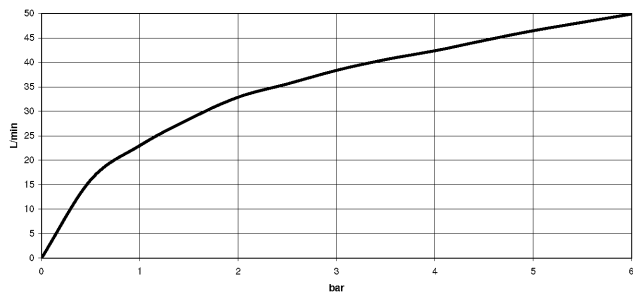

Flow rate chart

Codes & Standards

Scottish Water
Byelaws

UK Water Supply
Regulations