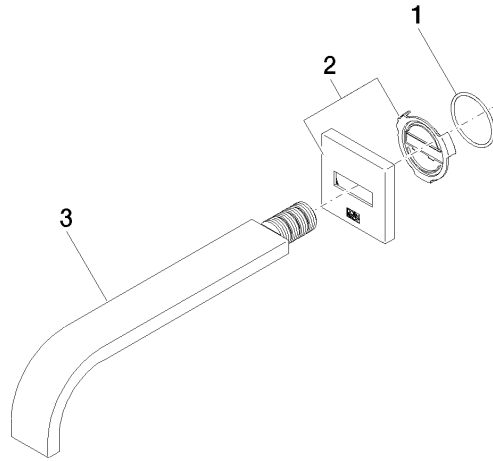

MEM Bath spout for wall mounting - Brushed Durabron (23kt Gold)

13 801 782 Product version from 3/10/2014

- 220mm projection
- rectangular, air-enriched flow
- rosette 60 x 60 mm
- hole diameter 37 mm
- 1/2" connection
- max. flow 38.5 l/min at 3 bar flow pressure
- WRAS

Recommended miscellaneous

	Concealed wall elbow - • max. recess depth mm • min. recess depth mm	35 085 970 90
---	---	---------------

MEM Bath spout for wall mounting - Brushed Durabron (23kt Gold)

13 801 782 Product version from 3/10/2014

mm [inches]

Flow rate chart

Codes & Standards

Scottish Water
Byelaws

UK Water Supply
Regulations

MEM Bath spout for wall mounting - Brushed Durabronze (23kt Gold)

13 801 782 Product version from 3/10/2014

Certificates

WRAS_2203

MEM Bath spout for wall mounting - Brushed Durabronz (23kt Gold)

13 801 782 Product version from 3/10/2014

Spare parts list

No.	Item Number	Name	Quantity used	Delivery time
1	09 14 10 111 90	seal	1	2
2	90 27 78 035 00-28	rosette	1	20
3	04 28 22 290 00-28	spout	1	20