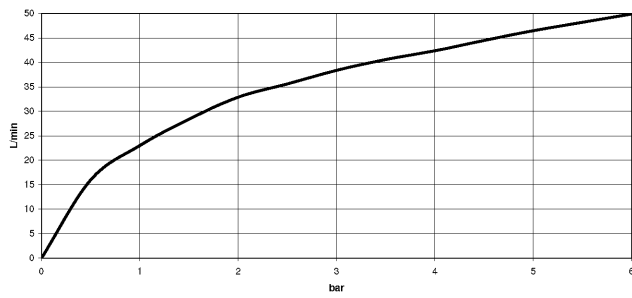

MEM Bath spout for wall mounting - Champagne (22kt Gold)

13 801 782 Product version from 3/10/2014

- 220mm projection
- rectangular, air-enriched flow
- rosette 60 x 60 mm
- hole diameter 37 mm
- 1/2" connection
- max. flow 38.5 l/min at 3 bar flow pressure
- WRAS

Recommended miscellaneous

- Concealed wall elbow -**
- max. recess depth mm
 - min. recess depth mm

35 085 970 90

MEM Bath spout for wall mounting - Champagne (22kt Gold)

13 801 782 Product version from 3/10/2014

mm [inches]

Flow rate chart

Codes & Standards

Scottish Water
Byelaws

UK Water Supply
Regulations

MEM Bath spout for wall mounting - Champagne (22kt Gold)

13 801 782 Product version from 3/10/2014

Certificates