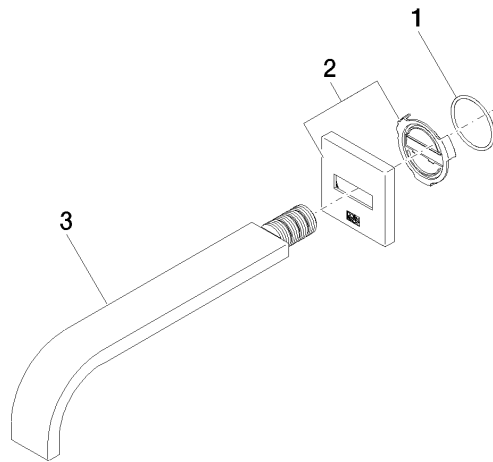

MEM Bath spout for wall mounting - Champagne (22kt Gold)

13 801 782 Product version from 3/10/2014

- 220mm projection
- rectangular, air-enriched flow
- rosette 60 x 60 mm
- hole diameter 37 mm
- 1/2" connection
- max. flow 38.5 l/min at 3 bar flow pressure
- WRAS

Recommended miscellaneous

- Concealed wall elbow -**
- max. recess depth mm
 - min. recess depth mm

35 085 970 90

MEM Bath spout for wall mounting - Champagne (22kt Gold)

13 801 782 Product version from 3/10/2014

mm [inches]

Flow rate chart

Codes & Standards

Scottish Water
Byelaws

UK Water Supply
Regulations

MEM Bath spout for wall mounting - Champagne (22kt Gold)

13 801 782 Product version from 3/10/2014

Certificates

WRAS_2203

MEM Bath spout for wall mounting - Champagne (22kt Gold)

13 801 782 Product version from 3/10/2014

Spare parts list

No.	Item Number	Name	Quantity used	Delivery time
1	09 14 10 111 90	seal	1	2
2	90 27 78 035 00-47	rosette	1	30
3	04 28 22 290 00-47	spout	1	30