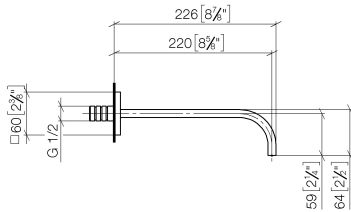

MEM Bath spout for wall mounting - Champagne (22kt Gold)

13 801 782 Product version from 3/10/2014

- 220mm projection
- rectangular, air-enriched flow
- rosette 60 x 60 mm
- hole diameter 37 mm
- 1/2" connection
- max. flow 38.5 l/min at 3 bar flow pressure
- WRAS

Recommended miscellaneous

- Concealed wall elbow -**
- max. recess depth mm
 - min. recess depth mm

35 085 970 90

MEM Bath spout for wall mounting - Champagne (22kt Gold)

13 801 782 Product version from 3/10/2014

mm [inches]

Flow rate chart

Codes & Standards

Scottish Water
Byelaws

UK Water Supply
Regulations

MEM Bath spout for wall mounting - Champagne (22kt Gold)

13 801 782 Product version from 3/10/2014

Certificates