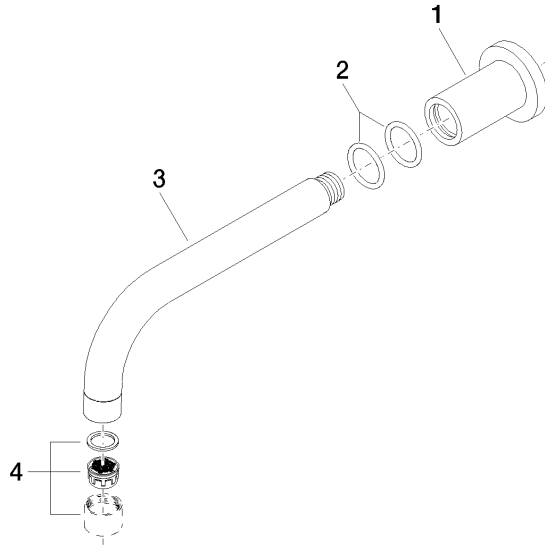

## TARA Bath spout for wall mounting - Brushed Durabronz (23kt Gold)

13 801 892 Product version from 4/1/2024

- 200mm projection
- circular normal flow
- rosette Ø 55 mm
- hole diameter 37 mm
- 1/2" connection
- max. flow 29 l/min at 3 bar flow pressure
- WRAS

## TARA Bath spout for wall mounting - Brushed Durabron (23kt Gold)

---

13 801 892 Product version from 4/1/2024

### Certificates

---

LGA\_18

WRAS\_1811

WRAS\_240602

**TARA Bath spout for wall mounting - Brushed Durabross (23kt Gold)**

13 801 892 Product version from 4/1/2024

**Spare parts list**

No.	Item Number	Name	Quantity used	Delivery time
1	09 27 89 009-28	rosette	1	20
2	90 14 10 025 00 90	seal	2	2
3	04 28 22 198 20-28	spout	1	20
4	90 23 01 024 00-28	aerator	1	20