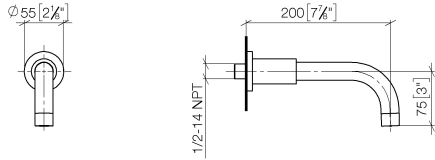

## TARA Bath spout for wall mounting - Brushed Durabronz (23kt Gold)

13 801 892 Product version from 4/1/2024

- 200mm projection
- circular normal flow
- rosette Ø 55 mm
- hole diameter 37 mm
- 1/2" connection
- max. flow 29 l/min at 3 bar flow pressure
- WRAS

### Recommended miscellaneous

	<b>Concealed wall elbow -</b> • max. recess depth mm • min. recess depth mm	35 085 970 90
---	---	---------------

**TARA Bath spout for wall mounting - Brushed Durabronz (23kt Gold)**

13 801 892 Product version from 4/1/2024

mm [inches]

**Flow rate chart**

**Codes & Standards**

DIN 4109

ISO 3822

Scottish Water  
Byelaws

UK Water Supply  
Regulations