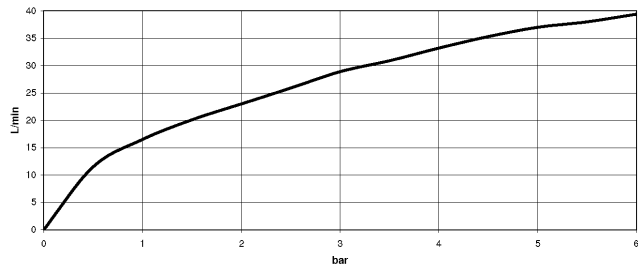

### Recommended miscellaneous

	<b>Concealed wall elbow -</b> • max. recess depth mm • min. recess depth mm	35 085 970 90
---	---	---------------

**TARA Bath spout for wall mounting - Brushed Durabronz (23kt Gold)**

13 801 892 Product version from 4/1/2024

mm [inches]

**Flow rate chart**

**Codes & Standards**

DIN 4109

ISO 3822

Scottish Water  
Byelaws

UK Water Supply  
Regulations