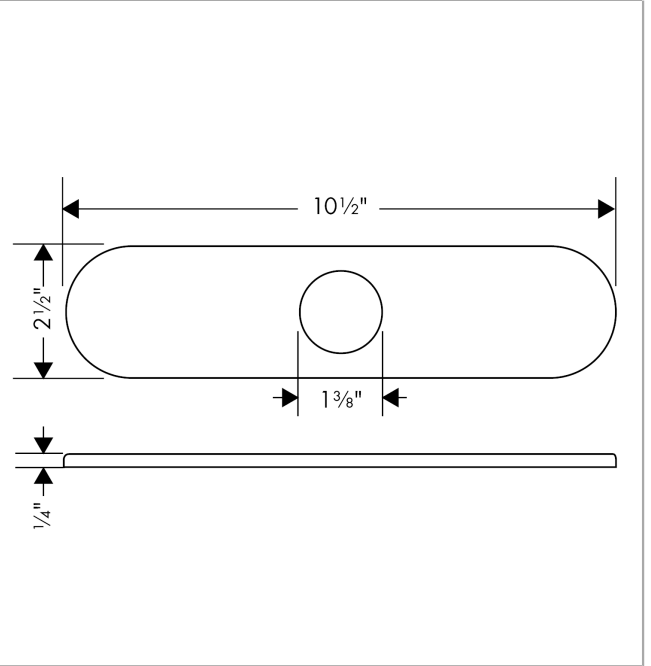

**Base Plate for Single-Hole Kitchen Faucets, 10"**  
 Finishes : **chrome** Part no. : **14019001**

Description

Item details

List Price

Product image

Scale drawing

**Base Plate for Single-Hole Kitchen Faucets, 10"**  
Finishes : **chrome**    Part no. : **14019001**

Exploded drawing

Year of production: >03/10

**Base Plate for Single-Hole Kitchen Faucets, 10"**

Finishes : **chrome** Part no. : **14019001**

**Spare parts list**

Year of production: >**03/10**

Pos.	Description	Part no.	Price	PU
1	fixing set	88508000	-	1