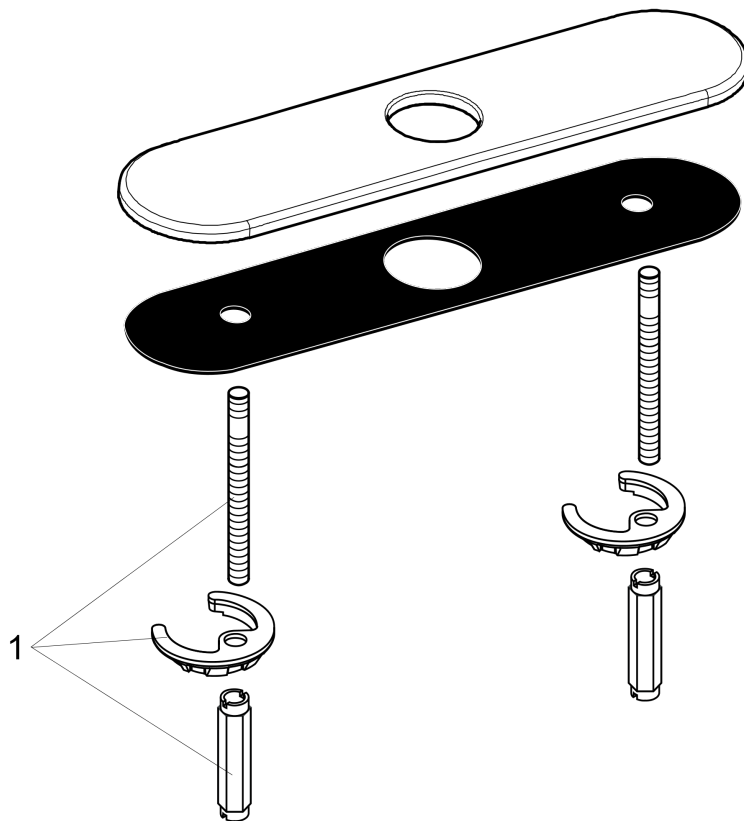

**Base Plate for Single-Hole Kitchen Faucets, 10"**  
 Finishes : **chrome** Part no. : **14019001**

Description

Item details

List Price

Product image

Scale drawing

**Base Plate for Single-Hole Kitchen Faucets, 10"**  
Finishes : **chrome**    Part no. : **14019001**

Exploded drawing

Year of production: >03/10

**Base Plate for Single-Hole Kitchen Faucets, 10"**

Finishes : **chrome** Part no. : **14019001**

**Spare parts list**

Year of production: >**03/10**

Pos.	Description	Part no.	Price	PU
1	fixing set	88508000	-	1