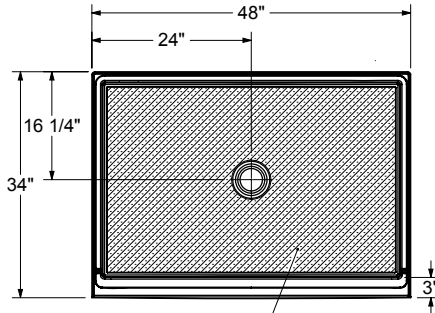

Icon Base 4834

Model number:

141439

Dimensions: 48" x 34" x 4"

Installation:

Material: AcrylX™

Standard Features:

- Low Threshold Shower Base
- ArmorCore Reinforcement
- Integrated Weep Holes
- Textured Floor
- Center Drain

Icon Base 4834

Model number:

141439

Dimensions: 48" x 34" x 4"

Installation:

Material: AcryIX™

The hatched area represents the anti slip

All dimensions are approximate. Structure measurements must be verified against the unit to ensure proper fit.

Dimensions:

48 x 34 x 4 1/4 in.
(1219.2 x 863.6 x 108 mm)

Weight:

59 lbs (26.7573696145125 kg)

Shape:

Rectangular

Drain location:

Center