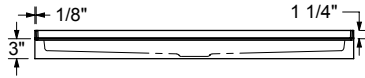

Icon Base 4834

Model number:

141439

Dimensions: 48" x 34" x 4"

Installation:

Material: AcryIX™

The hatched area represents the anti slip

All dimensions are approximate. Structure measurements must be verified against the unit to ensure proper fit.

Dimensions:

48 x 34 x 4 1/4 in.
(1219.2 x 863.6 x 108 mm)

Weight:

59 lbs (26.7573696145125 kg)

Shape:

Rectangular

Drain location:

Center