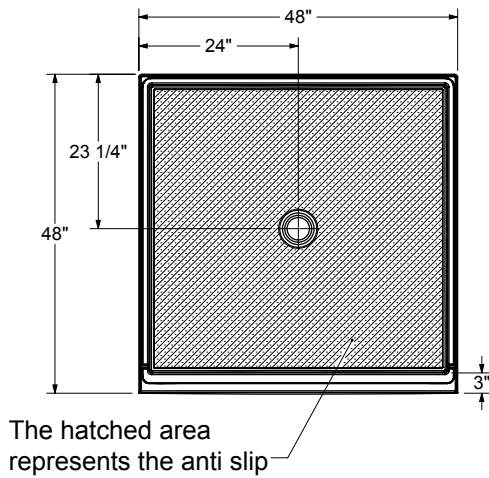

## Recommended products (Visit our website for a complete list of our recommended products)

Description	No
135331	Incognito 76 Shaker Sliding Shower Door 44-47 x 76 in. 8 mm
135334	Incognito 76 Sliding Shower Door 44-47 x 76 CL CH 8mm
139349	Incognito 70 Sliding Shower Door 44-47 x 70 ½ in. 6 mm

# Icon Base 4848

**Model number:**

**141441**

**Dimensions:** 48" x 48" x 4"

**Installation:**

**Material:** AcryIX™

**Dimensions:**

48 x 48 x 4 1/4 in.  
(1219.2 x 1219.2 x 108 mm)

**Weight:**

81 lbs (36.734693877551 kg)

**Shape:**

Square

**Drain location:**

Center

**Installation:**

Alcove