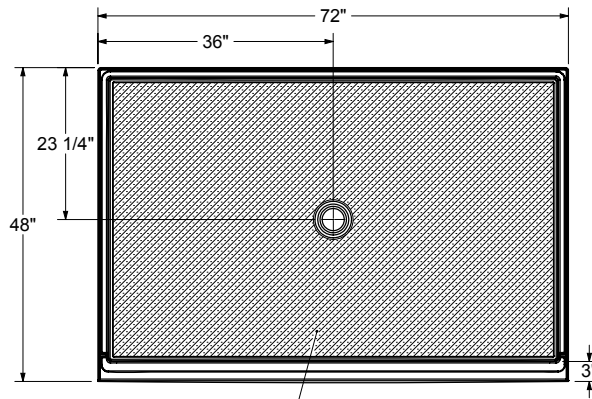

# Icon Base 7248

**Model number:**

141451

**Dimensions:** 72" x 48" x 4"

**Installation:**

**Material:** AcryIX™

# Icon Base 7248

**Model number:**

141451

**Dimensions:** 72" x 48" x 4"

**Installation:**

**Material:** AcryIX™

The hatched area represents the anti slip

**Dimensions:**

72 x 48 x 4 1/4 in.  
(1828.8 x 1219.2 x 108 mm)

**Weight:**

119 lbs (53.968253968254 kg)

**Shape:**

Rectangular

**Drain location:**

Center

**Installation:**