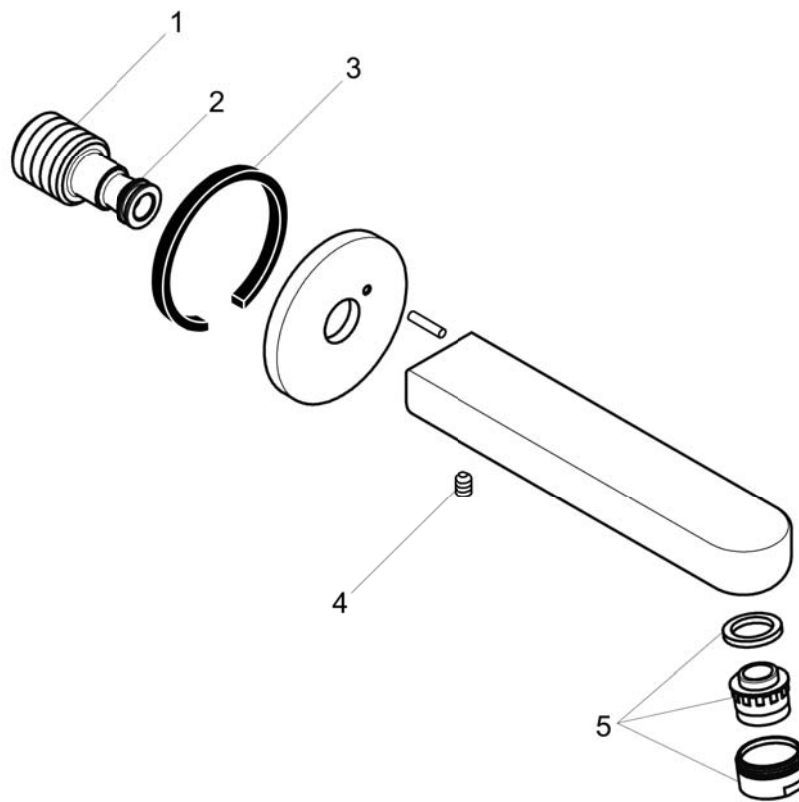

**Metris S
Tub Spout 9"**

Finishes : **brushed nickel** Part no. : **14421821**

Description

Features

- Solid brass

Item details

Compliance

Product image

Scale drawing

Metris S
Tub Spout 9"
Finishes : **brushed nickel** Part no. : **14421821**

Exploded drawing

Year of production: >04/10

Metris S

Tub Spout 9"

Finishes : **brushed nickel** Part no. : **14421821**

Spare parts list

Year of production: >04/10

Pos.	Description	Part no.	Price	PU
1	connecting thread	95658001	-	1
2	O-ring 13x2	98128000	-	1
3	seal	97530000	-	1
4	hollow set screw M6x8	97810000	-	1
5	aerator M24x1 (25 l/min)	13914820	-	1