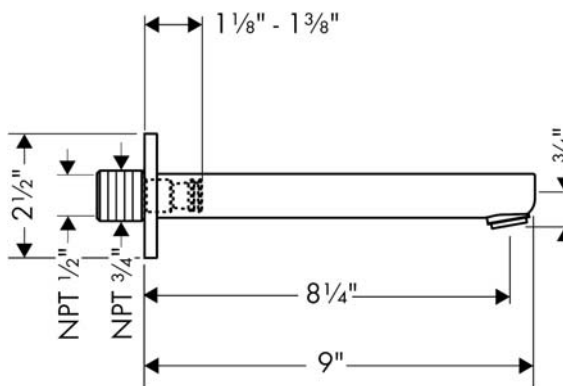

**Metris S
Tub Spout 9"**

Finishes : **brushed nickel** Part no. : **14421821**

Description

Features

- Solid brass

Item details

Compliance

Product image

Scale drawing

Metris S
Tub Spout 9"
Finishes : **brushed nickel** Part no. : **14421821**

Exploded drawing

Year of production: >04/10

Metris S

Tub Spout 9"

Finishes : **brushed nickel** Part no. : **14421821**

Spare parts list

Year of production: >04/10

Pos.	Description	Part no.	Price	PU
1	connecting thread	95658001	-	1
2	O-ring 13x2	98128000	-	1
3	seal	97530000	-	1
4	hollow set screw M6x8	97810000	-	1
5	aerator M24x1 (25 l/min)	13914820	-	1